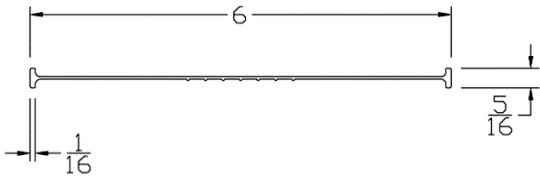

ADVANCED PLASTIC CORP.

CATALOG 2018

BOTTOM SEALS

Part	Description
FR-600	6" T-ASTRAGAL BOTTOM SEAL

Lengths	200' per roll
Color	Black
Package	(1) roll per box
Notes	5/16" T

Part	Description
FRX-375	3-3/4" EPDM X-TREME TEMPERATURE T-ASTRAGAL BOTTOM SEAL