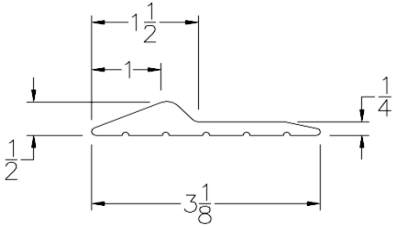

ADVANCED PLASTIC CORP.

CATALOG 2018

THRESHOLD

Part	Description
TH-300	THRESHOLD-BULK ROLLS