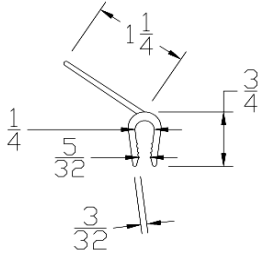

ADVANCED PLASTIC CORP.

CATALOG 2018

ROLLING STEEL

Part	Description
GS-20	GUIDE SEAL, ROLLING STEEL