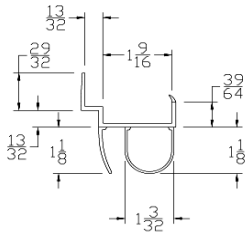

Lengths	8'2", 10'2", 16'2", 18'2"
Color	Black
Package	4 pcs per box
Notes	5/16" T slot

Part	Description
SL-08	2" SHIPLAP BOTTOM SEAL