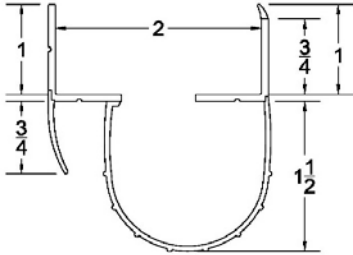

### BOTTOM SEALS

Part	Description
UNI-100	UNI-SIZE BOTTOM SEAL

<b>Lengths</b>	8'2", 9'2", 10'2", 12'2", 14'2", 16'2", 18'2"
<b>Color</b>	Black
<b>Package</b>	15 pcs per box
<b>Notes</b>	Fits 3/4" through 2" thick doors