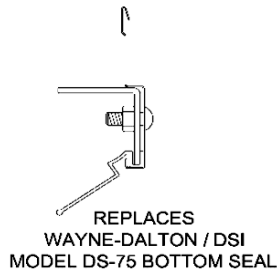

Lengths	75' per roll
Color	Gray
Package	(2) 75' rolls per box = 150' per box
Notes	5/16" T

Part	Description
SNP-001	SNAP-ON MINI WAREHOUSE BOTTOM SEAL