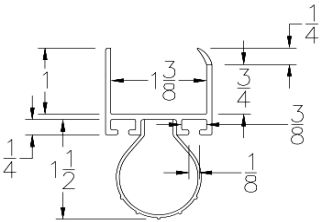

Lengths	8', 9', 10', 12', 14', 16', 18'
Color	Black
Package	4 pcs per box
Notes	Call about additional lengths 2" add-on for overlap may be available 5/16" T-slot

Part	Description
AR-138	1-3/8" DOUBLE ASTRAGAL BOTTOM SEAL RETAINER