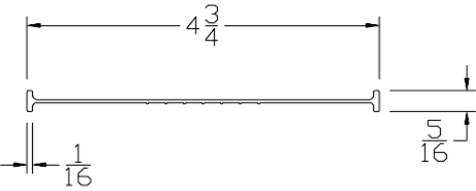

Lengths	200' per roll
Color	Black
Packages	(1) roll per box
Notes	5/16" T, FLEXIBLE TO -50° F

Part	Description
FRX-475	4-3/4" EPDM X-TREME TEMPERATURE T-ASTRAGAL BOTTOM SEAL

Lengths	200' per roll
Color	Black
Package	(1) roll per box
Notes	5/16" T, FLEXIBLE TO -50° F

Part	Description
FRX-600	6" EPDM X-TREME TEMPERATURE T-ASTRAGAL BOTTOM SEAL