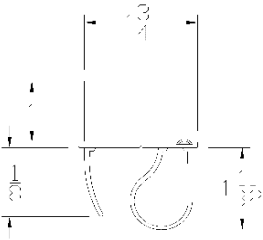

Lengths	8', 9', 10', 12', 14', 16', 18'
Color	Black
Package	15 pcs per box
Notes	Call about additional lengths 2" add-on for overlap may be available

Part	Description
CP-134OFB	1-3/4" OPEN FACE BUBBLE BOTTOM SEAL