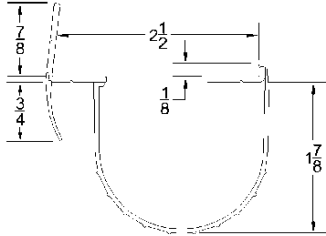

ADVANCED PLASTIC CORP.

CATALOG 2018

BOTTOM SEALS

Part	Description
UNI-300OF	UNI-SIZE BOTTOM SEAL OPEN FACE

Lengths	16'2", 18'2"
Color	Black
Package	15 pcs per box
Notes	Fits 2" through 3-1/2" thick doors