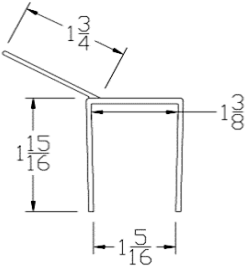

ADVANCED PLASTIC CORP.

CATALOG 2018

TOP SEALS -TOP CAPS

Part	Description
TC-138	1-3/8" TOP CAP