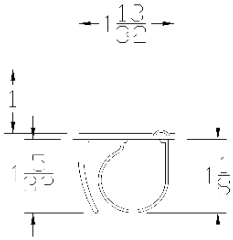

Lengths	SPECIAL ORDER
Color	Black
Package	15 pcs per box
Notes	SPECIAL ORDER: Requires minimum purchase with extended lead time

Part	Description
CP-138OFB	1-3/8" OPEN FACE BUBBLE BOTTOM SEAL