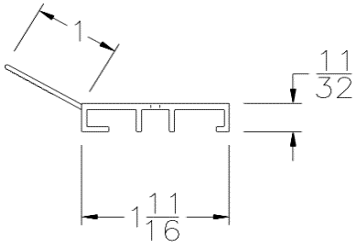

ADVANCED PLASTIC CORP.

CATALOG 2018

DOOR STOP

Part	Description
DS-134	1-3/4" DOOR STOP