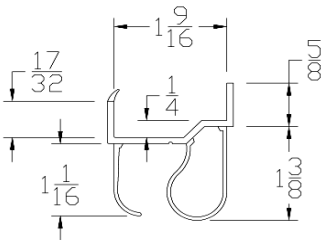

Lengths	8', 9', 10', 12', 14', 16', 18'
Color	Black
Package	12 pcs per box
Notes	Call about additional lengths 2" add-on for overlap may be available

Part	Description
CP-150	1-1/2" SHIP LAP BOTTOM SEAL