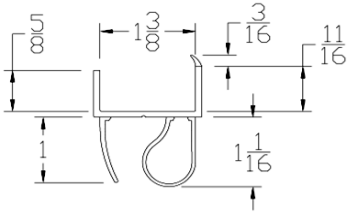

ADVANCED PLASTIC CORP.

CATALOG 2018

BOTTOM SEALS

Part	Description
UNI-300OF	UNI-SIZE BOTTOM SEAL OPEN FACE

Lengths	16'2", 18'2"
Color	Black
Package	15 pcs per box
Notes	Fits 2" through 3-1/2" thick doors

Part	Description
CP-05	1-3/8" BOTTOM SEAL

Lengths	8', 9', 10', 12', 14', 16', 18'
Color	Black
Package	12 pcs per box
Notes	Call about additional lengths 2" add-on for overlap may be available

Part	Description
CP-05S	1-5/16" BOTTOM SEAL

Lengths	8', 9', 10', 12', 14', 16', 18'
Color	Black
Package	12 pcs per box
Notes	Call about additional lengths 2" add-on for overlap may be available