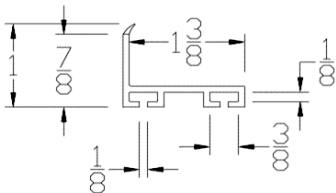

Lengths	8', 9', 16'
Color	Black
Package	25 pcs per box
Notes	3/8" T-slot used with MW-375 3/8" T (see item above)

Part	Description
UR-138	1-3/8" UNIVERSAL RETAINER