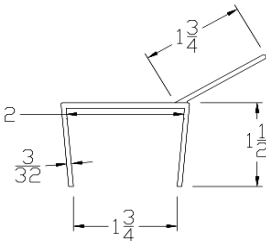

Lengths	8'2", 9'2", 10'2", 12'2", 14'2", 16'2", 18'2"
Color	Black
Package	12 pcs per box
Notes	Call about additional lengths

Part	Description
TC-200	2" TOP CAP