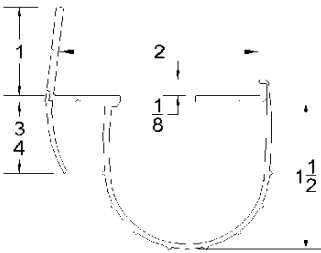

Part	Description
UNI-100OF	UNI-SIZE BOTTOM SEAL OPEN FACE