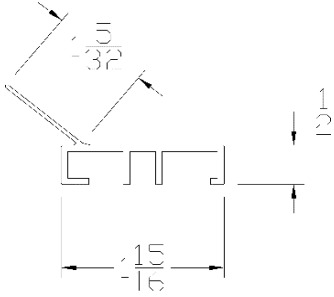

ADVANCED PLASTIC CORP.

CATALOG 2018

CONTRACTOR GRADE

Part	Description
DSC-200	2" DOOR STOP