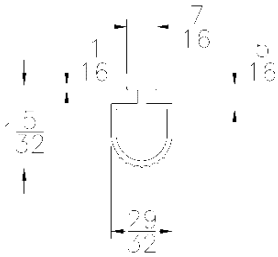

ADVANCED PLASTIC CORP.

CATALOG 2018

BOTTOM SEALS

Part	Description
WD-716	7/16" T MINI WAREHOUSE BOTTOM BULB