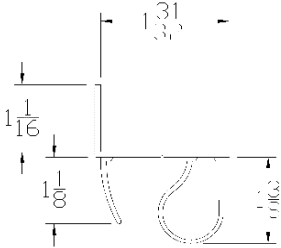

Lengths	8', 9', 10', 12', 14', 16', 18'
Color	Black
Package	6 pcs per box
Notes	Call about additional lengths 2" add-on for overlap may be available

Part	Description
CP-07OF	2" OPEN FACE LONG LEG BOTTOM SEAL