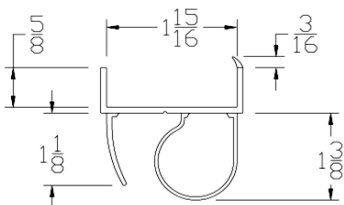

Lengths	8', 9', 10', 12', 14', 16', 18'
Color	Black
Package	10 pcs per box
Notes	Call about additional lengths 2" add-on for overlap may be available

Part	Description
CP-10	2" BOTTOM SEAL