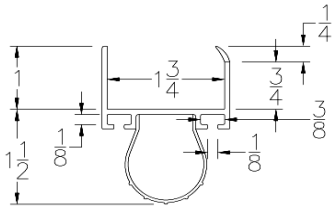

Lengths	8', 9', 10', 12', 14', 16', 18'
Color	Black
Package	8 pcs per box
Notes	Call about additional lengths 2" add-on for overlap may be available 5/16" T-slot

Part	Description
AR-175	1-3/4" DOUBLE ASTRAGAL BOTTOM SEAL RETAINER