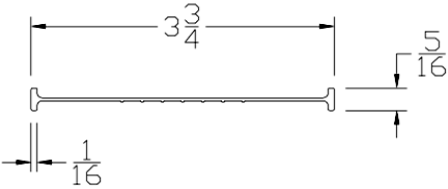

ADVANCED PLASTIC CORP.

CATALOG 2018

BOTTOM SEALS

Part	Description
FR-600	6" T-ASTRAGAL BOTTOM SEAL

Lengths	200' per roll
Color	Black
Package	(1) roll per box
Notes	5/16" T

Part	Description
FRX-375	3-3/4" EPDM X-TREME TEMPERATURE T-ASTRAGAL BOTTOM SEAL

Lengths	200' per roll
Color	Black
Packages	(1) roll per box
Notes	5/16" T, FLEXIBLE TO -50° F

Part	Description
FRX-475	4-3/4" EPDM X-TREME TEMPERATURE T-ASTRAGAL BOTTOM SEAL

Lengths	200' per roll
Color	Black
Package	(1) roll per box
Notes	5/16" T, FLEXIBLE TO -50° F

Part	Description
FRX-600	6" EPDM X-TREME TEMPERATURE T-ASTRAGAL BOTTOM SEAL

Lengths	200' per roll
Color	Black
Package	(1) roll per box
Notes	5/16" T, FLEXIBLE TO -50° F