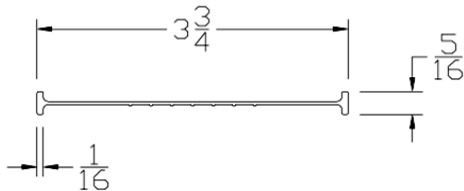

ADVANCED PLASTIC CORP.

CATALOG 2018

BOTTOM SEALS

Part	Description
FRB-400	4" BEAD ASTRAGAL BOTTOM SEAL

Lengths	200' per roll
Color	Black
Package	(2) 200' rolls per box = 400' per box
Notes	3/16" Bead end

Part	Description
FRB-600	6" BEAD ASTRAGAL BOTTOM SEAL

Lengths	300' per roll
Color	Black
Package	(1) roll per box
Notes	3/16" Bead end

Part	Description
FR-375	3-3/4" T-ASTRAGAL BOTTOM SEAL

Lengths	200' or 250' per roll
Color	Black-200'/250' , Gray-200'
Packages	(2) 200' rolls per box = 400' per box (1) 250' roll per box
Notes	5/16" T

Part	Description
FR-475	4-3/4" T-ASTRAGAL BOTTOM SEAL

Lengths	175' or 200' per roll
Color	Black
Package	(1) roll per box
Notes	5/16" T