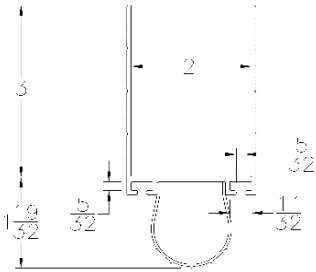

ADVANCED PLASTIC CORP.

CATALOG 2018

BOTTOM SEALS

Part	Description
ARL-200	2" LONG LEG DOUBLE ASTRAGAL BOTTOM SEAL RETAINER