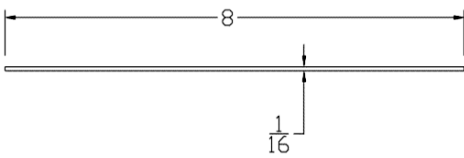

Lengths	8', 8'6"
Color	Gray
Package	20 pcs per box
Notes	Call about additional lengths

Part	Description
HB-8	8" HOOD BAFFLE, ROLLING STEEL

Lengths	150' per roll
Color	Black
Package	(1) roll per box
Notes	

Part	Description
HB-10	10" HOOD BAFFLE, ROLLING STEEL