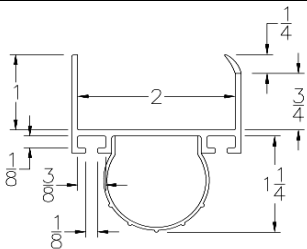

Lengths	8', 9', 10', 12', 14', 16', 18'
Color	Black
Package	6 pcs per box
Notes	Call about additional lengths 2" add-on for overlap may be available

Part	Description
AR-02	2" DOUBLE ASTRAGAL BOTTOM SEAL RETAINER