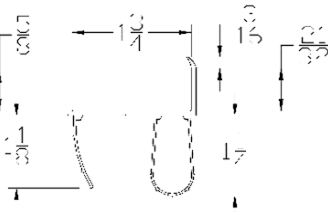

Lengths	8', 9', 10', 12', 14', 16', 18'
Color	Black
Package	12 pcs per box
Notes	Call about additional lengths 2" Add-on for overlap may be available

Part	Description
CPC-06	1-3/4" BOTTOM SEAL