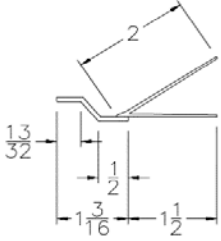

ADVANCED PLASTIC CORP.

CATALOG 2018

TOP SEALS -TOP CAPS

Part	Description
TS-14	TOP SEAL, DOUBLE FLAP