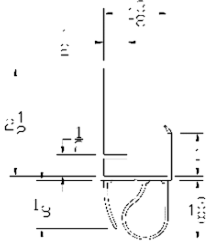

Lengths	8', 9', 10', 12', 14', 16', 18'
Color	Black
Package	6 pcs per box
Notes	Call about additional lengths 2" add-on for overlap may be available

Part	Description
SL-138	1-3/8" SHIPLAP BOTTOM SEAL - SPECIAL ORDER