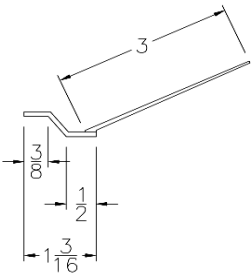

Lengths	150' per roll
Color	Black
Package	(2) 150' rolls per box = 300' per box
Notes	

Part	Description
TS-300	3" TOP SEAL, SINGLE FLAP