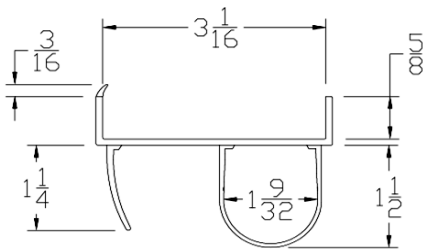

Lengths	SPECIAL ORDER
Color	Black
Package	10 pcs per box
Notes	SPECIAL ORDER: Requires minimum purchase with extended lead time

Part	Description
CP-300	3" BOTTOM SEAL