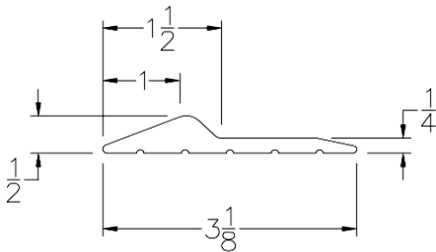

Lengths	10' per roll
Color	Black, Gray
Package	(1) roll per box
Notes	Includes (1) 3.7 oz. tube of glue, installation instructions See installation instructions See installation video

Part	Description
TH-300K16	THRESHOLD KIT 16'