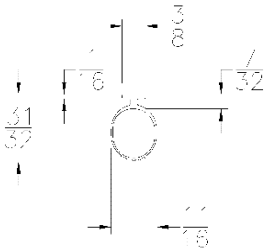

Lengths	75' per roll
Color	Gray
Package	(2) 75' rolls per box = 150' per box
Notes	Fits Wayne-Dalton 7/16" T Slot

Part	Description
MW-375	3/8" T MINI WAREHOUSE BOTTOM BULB