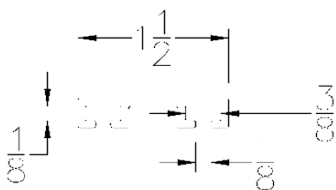

Lengths	8', 9', 10', 12', 16' 18'
Color	Black
Package	30 pcs per box
Notes	Call about additional lengths

Part	Description
URF-150	1-1/2" ASTRAGAL RETAINER, FLAT