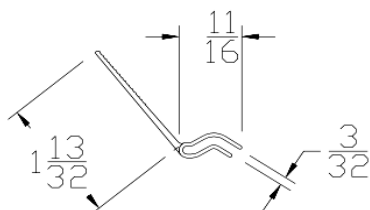

Lengths	150' per roll
Color	Almond, Black, Brown, Chocolate, Gray, Sandstone, White
Package	(2) 150' rolls per box = 300' per box
Notes	Nail, screw or held by inside track

Part	Description
WD-02	CLIP ON JAMB SEAL