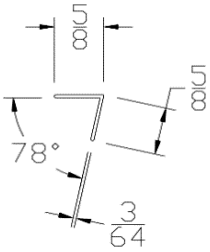

Lengths	17-3/8", 20-3/8", 23-3/8"
Color	White
Package	250 pcs per box
Notes	

Part	Description
L-ANGLE	5/8" ANGLE INSULATION RETAINER