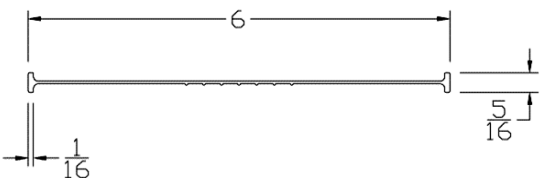

Lengths	200' per roll
Color	Black
Package	(1) roll per box
Notes	5/16" T, FLEXIBLE TO -50° F