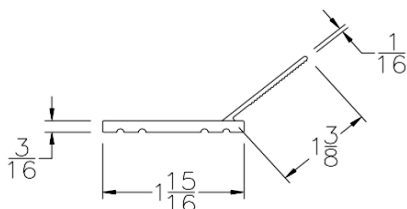

ADVANCED PLASTIC CORP.

CATALOG 2018

DOOR STOP

Part	Description
RDS-200	2" ROLLED DOOR STOP