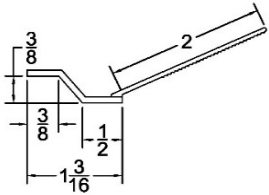

Lengths	100' per roll
Color	Black
Package	(2) 100' rolls per box = 200' per box
Notes	

Part	Description
TS-200	2" TOP SEAL, SINGLE FLAP