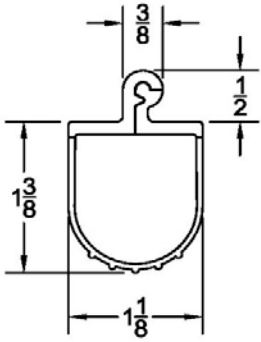

Lengths	8', 9', 10', 12', 14', 16', 18'
Color	Black
Package	15 pcs per box
Notes	Call about additional lengths 2" add-on for overlap may be available

Part	Description
PB-100	P-BULB BOTTOM SEAL FOR WINDSOR