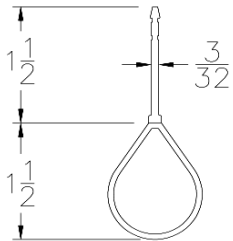

Lengths	75' per roll
Color	Gray
Package	(1) roll per box
Notes	

Part	Description
RB-21F	BOTTOM SEAL BLACK, GRAY, ROLLING STEEL