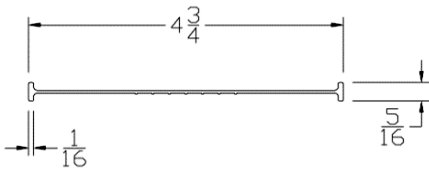

Lengths	200' or 250' per roll
Color	Black-200'/250' , Gray-200'
Packages	(2) 200' rolls per box = 400' per box (1) 250' roll per box
Notes	5/16" T

Part	Description
FR-475	4-3/4" T-ASTRAGAL BOTTOM SEAL