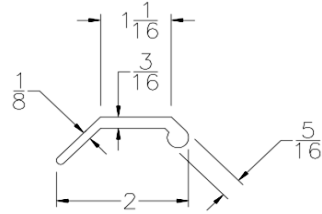

Lengths	16'2"
Color	Black
Package	25 pcs per box
Notes	5/16" T-slot

Part	Description
WDA-138	1-3/8" WOOD DOOR ASTRAGAL