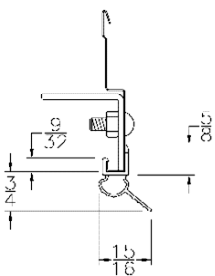

Lengths	75' per roll
Color	Gray
Package	(2) 75' rolls per box = 150' per box
Notes	5/16" T

Part	Description
SNP-001	SNAP-ON MINI WAREHOUSE BOTTOM SEAL