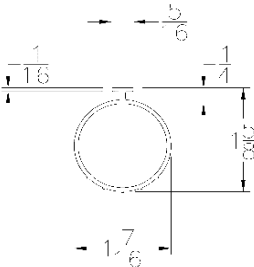

Lengths	100' per roll
Color	Gray
Package	(2) 100' rolls per box = 200' per box
Notes	5/16" T

Part	Description
TB-150	1-1/2" T-BULB BOTTOM SEAL