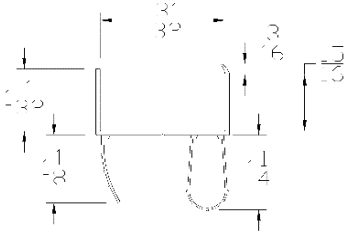

ADVANCED PLASTIC CORP.

CATALOG 2018

CONTRACTOR GRADE

Part	Description
CPC-07	2" LONG LEG BOTTOM SEAL