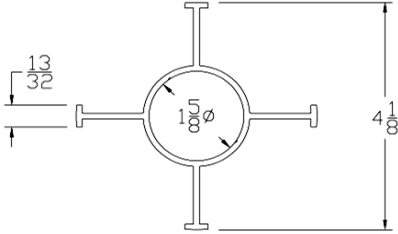

CATALOG 2018

SPRING FILLER

Part	Description
SF-425	SPRING FILLER