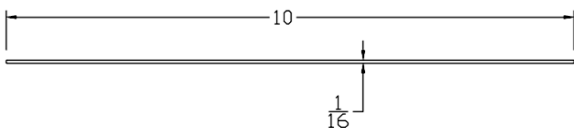

Lengths	150' per roll
Color	Black
Package	(1) roll per box
Notes