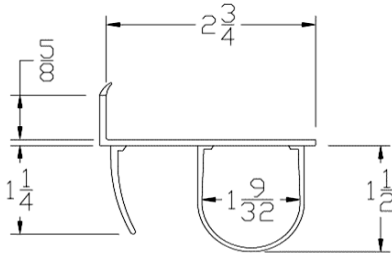

Lengths	8', 9', 10', 12', 14', 16', 18'
Color	Black
Package	12 pcs per box
Notes	Call about additional lengths 2" add-on for overlap may be available

Part	Description
CP-275OF	2-3/4" OPEN FACE BOTTOM SEAL- SPECIAL ORDER