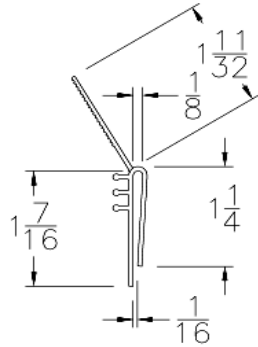

Lengths	100' per roll
Color	SPECIAL ORDER
Package	(1) roll per box
Notes	SPECIAL ORDER: Minimum purchase required with extended lead time