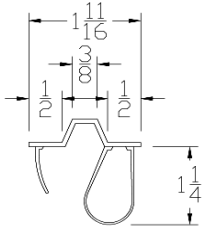

CATALOG 2018

BOTTOM SEALS

Part	Description
TG-200	2" TONGUE & GROOVE BOTTOM SEAL