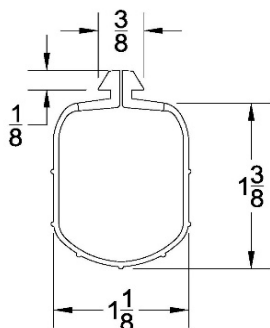

CATALOG 2018

BOTTOM SEALS

Part	Description
CLO-400	4" O-BOTTOM SEAL FOR CLOPAY

Lengths	125' per roll
Color	Black
Package	(1) roll per box
Notes	Fits Clopay "O" Seal retainer only

STEP 1