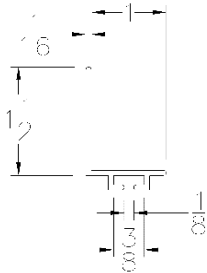

Lengths	100' per roll
Color	Gray
Package	(2) 100' rolls per box = 200' per box
Notes	3/8" T mates with URS-100 3/8" slot (see item below) Fits Chateau

Part	Description
URS-100	1" UNIVERSAL RETAINER, SINGLE