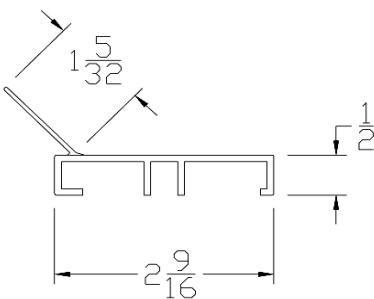

Lengths	7', 8', 9', 10', 12', 14', 16', 18'
Color	Almond, Black*, Brown, Chocolate, Desert Tan, Gray, Green, Sandstone, Terratone (Bronze), White
Package	15 pcs per box
Notes	*Black available in 7', 8', 9', 16' 18' only

Part	Description
DS-258	2-5/8" DOOR STOP