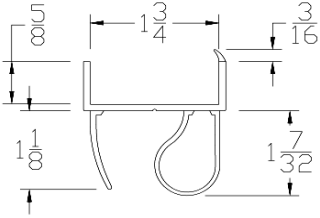

ADVANCED PLASTIC CORP.

CATALOG 2018

BOTTOM SEALS

Part	Description
CP-06	1-3/4" BOTTOM SEAL