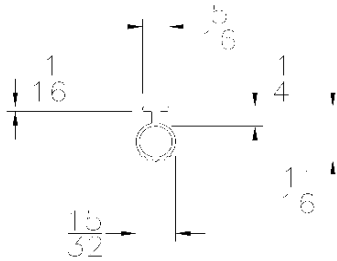

ADVANCED PLASTIC CORP.

CATALOG 2018

BOTTOM SEALS

Part	Description
TB-050	1/2" T-BULB BOTTOM SEAL