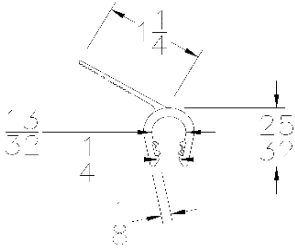

Lengths	8' 6", 9' 6", 10' 6", 12' 6", 14' 6", 16' 6"
Color	Gray
Package	25 pcs per box
Notes	Call about additional lengths

Part	Description
GS-38	GUIDE SEAL, ROLLING STEEL