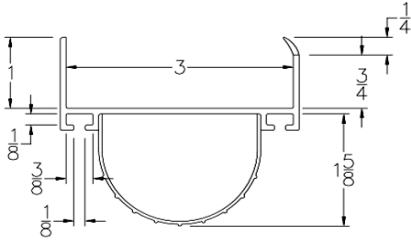

ADVANCED PLASTIC CORP.

CATALOG 2018

BOTTOM SEALS

Part	Description
AR-03	3" DOUBLE ASTRAGAL BOTTOM SEAL RETAINER