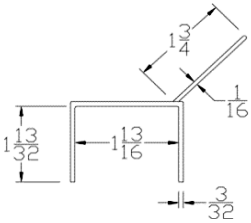

Lengths	8'2", 9'2", 10'2", 12'2", 14'2", 16'2", 18'2"
Color	Black
Package	12 pcs per box
Notes	Call about additional lengths

Part	Description
TC-134	1-3/4" TOP CAP