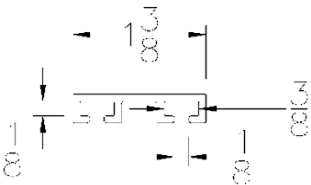

Lengths	16'2"
Color	Black
Package	15 pcs per box
Notes	5/16" T-slot

Part	Description
URF-138	1-3/8" ASTRAGAL RETAINER, FLAT