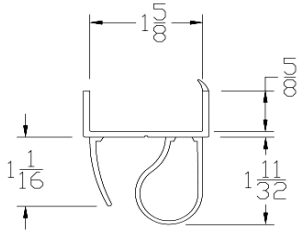

ADVANCED PLASTIC CORP.

CATALOG 2018

BOTTOM SEALS

Part	Description
CP-158	1-5/8" BOTTOM SEAL