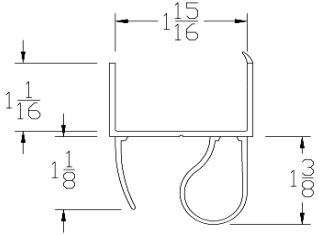

Lengths	8', 9', 10', 12', 14', 16', 18'
Color	Black
Package	12 pcs per box
Notes	Call about additional lengths 2" add-on for overlap may be available

Part	Description
CP-07	2" LONG LEG BOTTOM SEAL