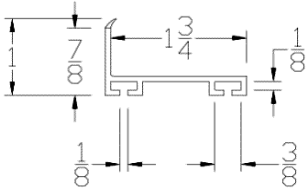

ADVANCED PLASTIC CORP.

CATALOG 2018

BOTTOM SEALS

Part	Description
UR-175	1-3/4" UNIVERSAL RETAINER