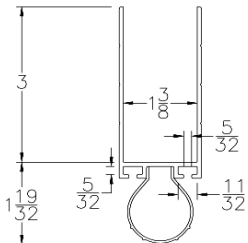

Lengths	8', 9', 10', 12', 14', 16', 18'
Color	Black
Package	8 pcs per box
Notes	Call about additional lengths 2" add-on for overlap may be available 5/16" T-slot

Part	Description
ARL-138	1-3/8" LONG LEG DOUBLE ASTRAGAL BOTTOM SEAL RETAINER