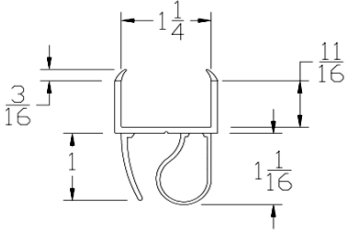

ADVANCED PLASTIC CORP.

CATALOG 2018

BOTTOM SEALS

Part	Description
CP-125	1-1/4" BOTTOM SEAL- SPECIAL ORDER