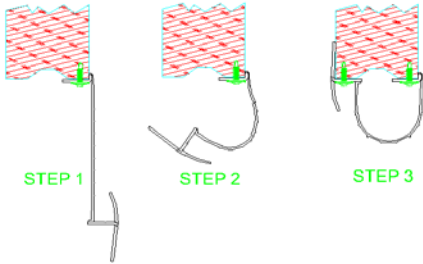

Part	Description
CP-05	1-3/8" BOTTOM SEAL