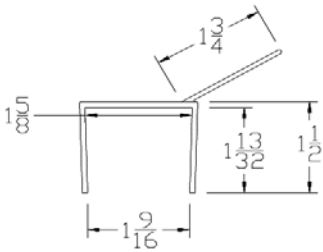

### TOP SEALS -TOP CAPS

Part	Description
TC-138	1-3/8" TOP CAP

<b>Lengths</b>	8', 9', 10', 12', 14', 16', 18'
<b>Color</b>	Black
<b>Package</b>	12 pcs per box
<b>Notes</b>	Call about additional lengths

Part	Description
TC-158	1-5/8" TOP CAP