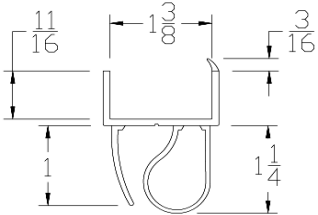

Lengths	8', 9', 10', 12', 14', 16', 18'
Color	Black
Package	12 pcs per box
Notes	Call about additional lengths 2" add-on for overlap may be available

Part	Description
CP-05S	1-5/16" BOTTOM SEAL