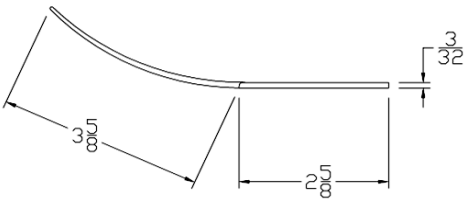

Lengths	8', 11', 13', 15'
Color	Gray
Package	6 pcs per box
Notes	

Part	Description
HS-625	HEADER SEAL, ROLLING STEEL