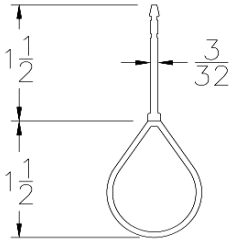

ADVANCED PLASTIC CORP.

CATALOG 2018

ROLLING STEEL

Part	Description
RB-21FY	BOTTOM SEAL YELLOW, ROLLING STEEL