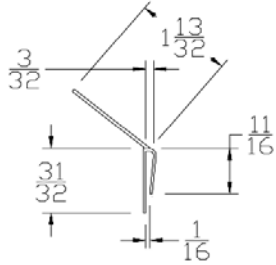

### REVERSE JAMB ANGLE SEAL

Part	Description
<b>JS-02</b>	<b>CLIP ON REVERSE ANGLE JAMB SEAL</b>

<b>Lengths</b>	100' per roll
<b>Color</b>	Almond, Black, Brown, Chocolate, Gray, Sandstone, Terratone
<b>Package</b>	(2) 100' rolls per box = 200' per box
<b>Notes</b>	