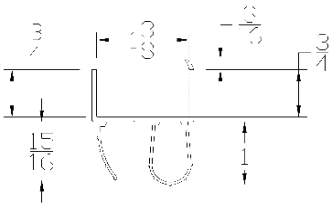

Lengths	7', 8', 9', 10', 12', 14', 16', 18'
Color	Almond, Brown, Chocolate, Desert Tan, Sandstone, White
Package	14 pcs per box
Notes	

Part	Description
CPC-05	1-3/8" BOTTOM SEAL