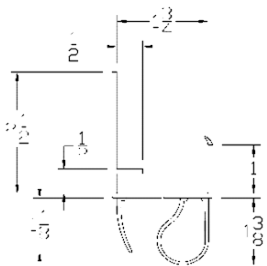

Lengths	SPECIAL ORDER
Color	Black
Package	8 pcs per box
Notes	SPECIAL ORDER: Requires minimum purchase with extended lead time

Part	Description
SL-134	1-3/4" SHIPLAP BOTTOM SEAL