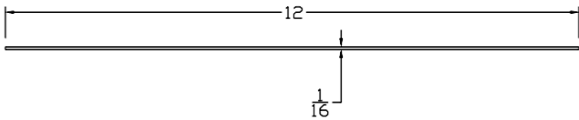

ADVANCED PLASTIC CORP.

CATALOG 2018

ROLLING STEEL

Part	Description
HB-12	12" HOOD BAFFLE, ROLLING STEEL

Lengths	150' per roll
Color	Black
Package	(1) roll per box
Notes	

Part	Description
HS-22S	HEADER SEAL, ROLLING STEEL