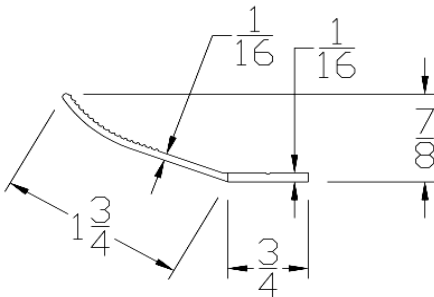

Lengths	100' per roll
Color	Almond, Black, Brown, Chocolate, Gray, Sandstone, Terratone
Package	(2) 100' rolls per box = 200' per box
Notes	

Part	Description
RS-175	1-3/4" REVERSE JAMB SEAL