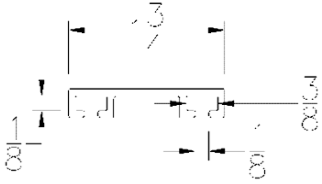

ADVANCED PLASTIC CORP.

CATALOG 2018

BOTTOM SEALS

Part	Description
URF-175	1-3/4" ASTRAGAL RETAINER, FLAT