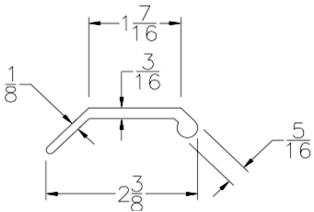

Lengths	100' per roll
Color	Black
Package	(1) roll per box
Notes	

Part	Description
WDA-175	1-3/4" WOOD DOOR ASTRAGAL