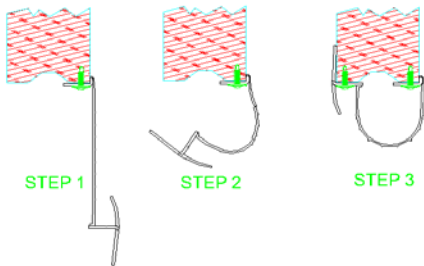

Lengths	16'2", 18'2"
Color	Black
Package	15 pcs per box
Notes	Fits 3/4" through 2" thick doors