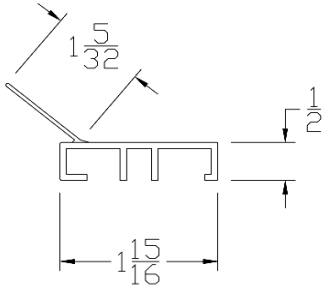

Lengths	8', 10', 14', 16', 18'
Color	White
Package	13 pcs per box
Notes	Additional colors available with minimum purchase with extended

Part	Description
DS-200	2" DOOR STOP