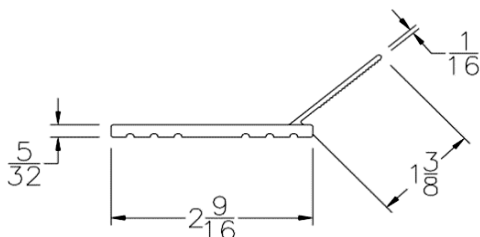

Lengths	150' per roll
Color	Almond, Black, Brown, Chocolate, Desert Tan, Gray, Green, Sandstone, Terratone (Bronze), White
Package	(1) roll per box
Notes	5" nail spacing recommended for best performance

Part	Description
RDS-258	2-5/8" ROLLED DOOR STOP