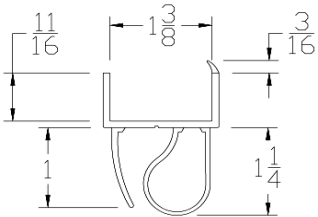

Lengths	8', 9', 10', 12', 14', 16', 18'
Color	Black
Package	12 pcs per box
Notes	Call about additional lengths 2" add-on for overlap may be available

Part	Description
CP-05S	1-5/16" BOTTOM SEAL