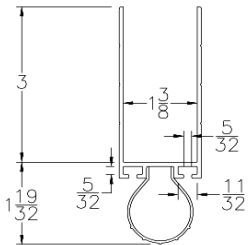

Lengths	8', 9', 10', 12', 14', 16', 18'
Color	Black
Package	8 pcs per box
Notes	Call about additional lengths 2" add-on for overlap may be available 5/16" T-slot

Part	Description
ARL-138	1-3/8" LONG LEG DOUBLE ASTRAGAL BOTTOM SEAL RETAINER