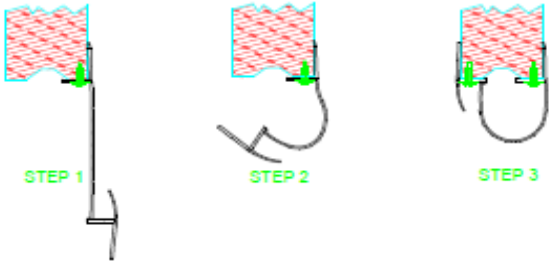

### BOTTOM SEALS

Part	Description
UNI-100	UNI-SIZE BOTTOM SEAL

<b>Lengths</b>	8'2", 9'2", 10'2", 12'2", 14'2", 16'2", 18'2"
<b>Color</b>	Black
<b>Package</b>	15 pcs per box
<b>Notes</b>	Fits 3/4" through 2" thick doors