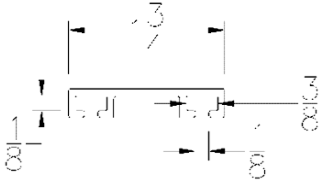

ADVANCED PLASTIC CORP.

CATALOG 2018

BOTTOM SEALS

Part	Description
URF-175	1-3/4" ASTRAGAL RETAINER, FLAT