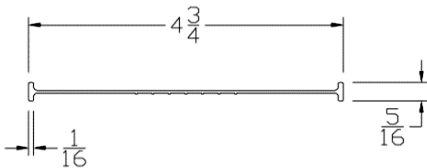

Lengths	200' or 250' per roll
Color	Black-200'/250' , Gray-200'
Packages	(2) 200' rolls per box = 400' per box (1) 250' roll per box
Notes	5/16" T

Part	Description
FR-475	4-3/4" T-ASTRAGAL BOTTOM SEAL