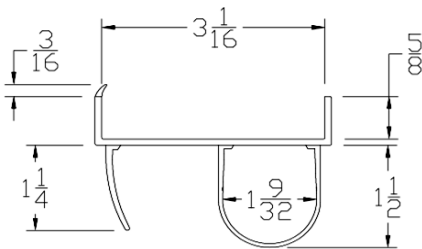

Lengths	SPECIAL ORDER
Color	Black
Package	10 pcs per box
Notes	SPECIAL ORDER: Requires minimum purchase with extended lead time

Part	Description
CP-300	3" BOTTOM SEAL