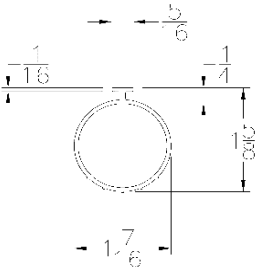

Lengths	100' per roll
Color	Gray
Package	(2) 100' rolls per box = 200' per box
Notes	5/16" T

Part	Description
TB-150	1-1/2" T-BULB BOTTOM SEAL