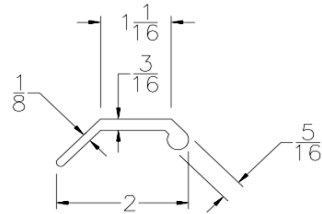

Lengths	16'2"
Color	Black
Package	25 pcs per box
Notes	5/16" T-slot

Part	Description
WDA-138	1-3/8" WOOD DOOR ASTRAGAL