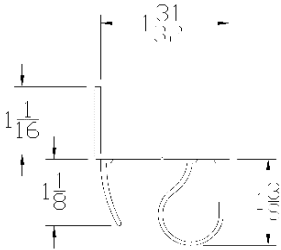

Lengths	8', 9', 10', 12', 14', 16', 18'
Color	Black
Package	6 pcs per box
Notes	Call about additional lengths 2" add-on for overlap may be available

Part	Description
CP-07OF	2" OPEN FACE LONG LEG BOTTOM SEAL