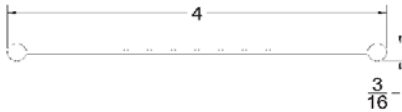

ADVANCED PLASTIC CORP.

CATALOG 2018

BOTTOM SEALS

Part	Description
FRB-400	4" BEAD ASTRAGAL BOTTOM SEAL