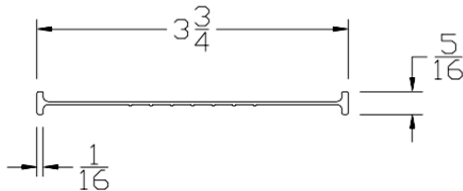

ADVANCED PLASTIC CORP.

CATALOG 2018

BOTTOM SEALS

Part	Description
FRB-400	4" BEAD ASTRAGAL BOTTOM SEAL

Lengths	200' per roll
Color	Black
Package	(2) 200' rolls per box = 400' per box
Notes	3/16" Bead end

Part	Description
FRB-600	6" BEAD ASTRAGAL BOTTOM SEAL

Lengths	300' per roll
Color	Black
Package	(1) roll per box
Notes	3/16" Bead end

Part	Description
FR-375	3-3/4" T-ASTRAGAL BOTTOM SEAL

Lengths	200' or 250' per roll
Color	Black-200'/250' , Gray-200'
Packages	(2) 200' rolls per box = 400' per box (1) 250' roll per box
Notes	5/16" T

Part	Description
FR-475	4-3/4" T-ASTRAGAL BOTTOM SEAL

Lengths	175' or 200' per roll
Color	Black
Package	(1) roll per box
Notes	5/16" T