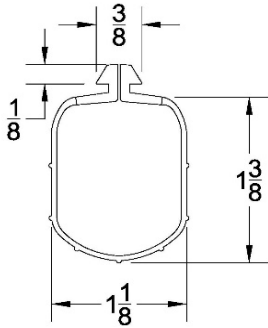

ADVANCED PLASTIC CORP.

CATALOG 2018

BOTTOM SEALS

Part	Description
CLO-400	4" O-BOTTOM SEAL FOR CLOPAY

Lengths	125' per roll
Color	Black
Package	(1) roll per box
Notes	Fits Clopay "O" Seal retainer only

STEP 1