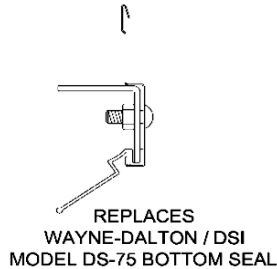

Lengths	75' per roll
Color	Gray
Package	(2) 75' rolls per box = 150' per box
Notes	5/16" T

Part	Description
SNP-001	SNAP-ON MINI WAREHOUSE BOTTOM SEAL