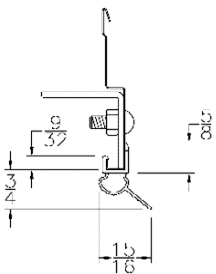

Lengths	75' per roll
Color	Gray
Package	(2) 75' rolls per box = 150' per box
Notes	5/16" T

Part	Description
SNP-001	SNAP-ON MINI WAREHOUSE BOTTOM SEAL