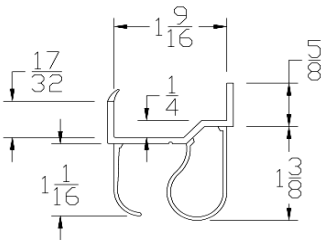

Lengths	8', 9', 10', 12', 14', 16', 18'
Color	Black
Package	12 pcs per box
Notes	Call about additional lengths 2" add-on for overlap may be available

Part	Description
CP-150	1-1/2" SHIP LAP BOTTOM SEAL