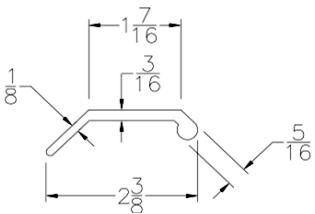

Lengths	100' per roll
Color	Black
Package	(1) roll per box
Notes	

Part	Description
WDA-175	1-3/4" WOOD DOOR ASTRAGAL