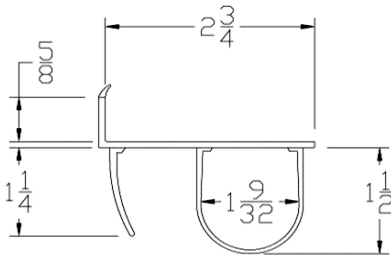

Lengths	8', 9', 10', 12', 14', 16', 18'
Color	Black
Package	12 pcs per box
Notes	Call about additional lengths 2" add-on for overlap may be available

Part	Description
CP-275OF	2-3/4" OPEN FACE BOTTOM SEAL- SPECIAL ORDER