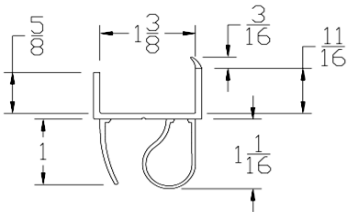

ADVANCED PLASTIC CORP.

CATALOG 2018

BOTTOM SEALS

Part	Description
UNI-300OF	UNI-SIZE BOTTOM SEAL OPEN FACE

Lengths	16'2", 18'2"
Color	Black
Package	15 pcs per box
Notes	Fits 2" through 3-1/2" thick doors

Part	Description
CP-05	1-3/8" BOTTOM SEAL

Lengths	8', 9', 10', 12', 14', 16', 18'
Color	Black
Package	12 pcs per box
Notes	Call about additional lengths 2" add-on for overlap may be available

Part	Description
CP-05S	1-5/16" BOTTOM SEAL

Lengths	8', 9', 10', 12', 14', 16', 18'
Color	Black
Package	12 pcs per box
Notes	Call about additional lengths 2" add-on for overlap may be available