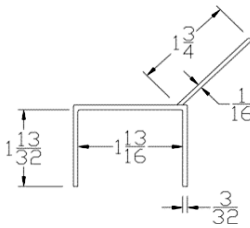

Lengths	8'2", 9'2", 10'2", 12'2", 14'2", 16'2", 18'2"
Color	Black
Package	12 pcs per box
Notes	Call about additional lengths

Part	Description
TC-134	1-3/4" TOP CAP