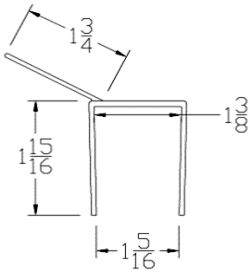

PLASTIC CORP.

CATALOG 2020

TOP SEALS -TOP CAPS

Part	Description
TC-138	1-3/8" TOP CAP

Lengths	8', 9', 10', 12', 14', 16', 18'
Color	Black
Package	12 pcs per box
Notes	Call about additional lengths 2" Add-on for overlap may be available

Part	Description
TC-158	1-5/8" TOP CAP

Lengths	8'2", 9'2", 10'2", 12'2", 14'2", 16'2", 18'2"
Color	Black
Package	12 pcs per box
Notes	Call about additional lengths

Part	Description
TC-134	1-3/4" TOP CAP

Lengths	8'2", 9'2", 10'2", 12'2", 14'2", 16'2", 18'2"
Color	Black
Package	12 pcs per box
Notes	Call about additional lengths

Part	Description
TC-200	2" TOP CAP

Lengths	8', 9', 10', 12', 14', 16', 18'
Color	Black
Package	8 pcs per box
Notes	Call about additional lengths 2" Add-on for overlap may be available