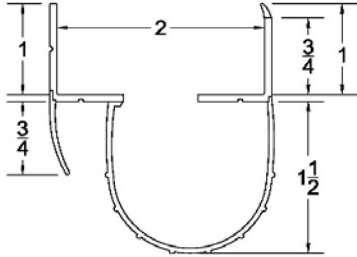

## BOTTOM SEALS

Part	Description
<b>UNI-100</b>	<b>UNI-SIZE BOTTOM SEAL</b>

<b>Lengths</b>	8'2", 9'2", 10'2", 12'2", 14'2", 16'2", 18'2"
<b>Color</b>	Black
<b>Package</b>	15 pcs per box
<b>Notes</b>	Fits 3/4" through 2" thick doors