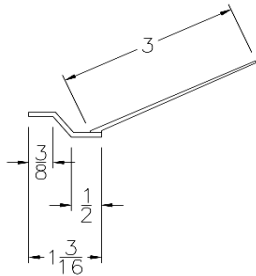

Lengths	150' per roll
Color	Black
Package	(2) 150' rolls per box = 300' per box
Notes	

Part	Description
TS-300	3" TOP SEAL, SINGLE FLAP