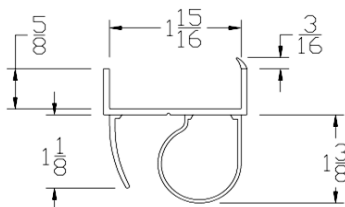

Lengths	8', 9', 10', 12', 14', 16', 18'
Color	Black
Package	10 pcs per box
Notes	Call about additional lengths 2" add-on for overlap may be available

Part	Description
CP-10	2" BOTTOM SEAL