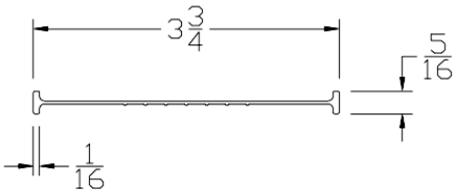

ADVANCED PLASTIC CORP. CATALOG 2020

BOTTOM SEALS

Part	Description
FR-600	6" T-ASTRAGAL BOTTOM SEAL

Lengths	200' per roll
Color	Black
Package	(1) roll per box
Notes	

Part	Description
FRX-375	3-3/4" EPDM X-TREME TEMPERATURE T-ASTRAGAL BOTTOM SEAL

Lengths	200' per roll
Color	Black
Packages	(1) roll per box
Notes	5/16" T, FLEXIBLE TO -50° F

Part	Description
FRX-475	4-3/4" EPDM X-TREME TEMPERATURE T-ASTRAGAL BOTTOM SEAL

Lengths	200' per roll
Color	Black
Package	(1) roll per box
Notes	5/16" T, FLEXIBLE TO -50° F

Part	Description
FRX-600	6" EPDM X-TREME TEMPERATURE T-ASTRAGAL BOTTOM SEAL

Lengths	200' per roll
Color	Black
Package	(1) roll per box
Notes	5/16" T, FLEXIBLE TO -50° F