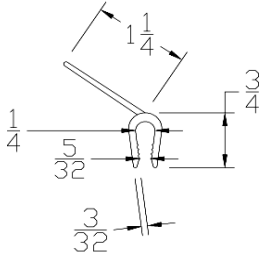

ADVANCED PLASTIC CORP. CATALOG 2020

ROLLING STEEL

Part	Description
GS-20	GUIDE SEAL, ROLLING STEEL