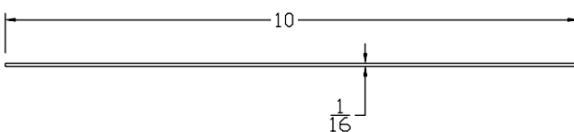

Lengths	150' per roll
Color	Black
Package	(1) roll per box
Notes