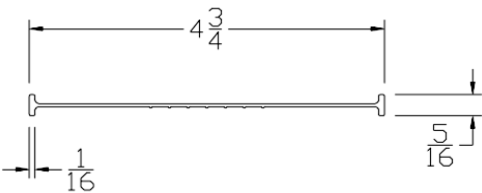

Lengths	200' per roll
Color	Black
Packages	(1) roll per box
Notes	5/16" T, FLEXIBLE TO -50° F

Part	Description
FRX-475	4-3/4" EPDM X-TREME TEMPERATURE T-ASTRAGAL BOTTOM SEAL

Lengths	200' per roll
Color	Black
Package	(1) roll per box
Notes	5/16" T, FLEXIBLE TO -50° F

Part	Description
FRX-600	6" EPDM X-TREME TEMPERATURE T-ASTRAGAL BOTTOM SEAL