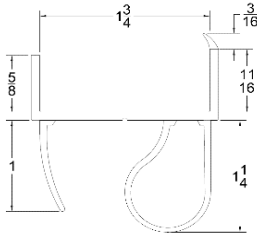

ADVANCED PLASTIC CORP. CATALOG 2020

BOTTOM SEALS

Part	Description
CP-06	1-3/4" BOTTOM SEAL