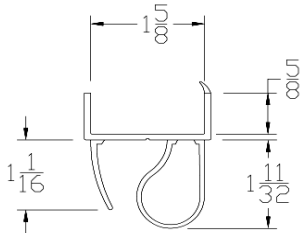

ADVANCED PLASTIC CORP. CATALOG 2020

BOTTOM SEALS

Part	Description
CP-158	1-5/8" BOTTOM SEAL