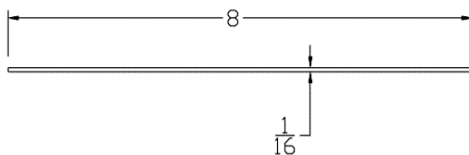

Lengths	8', 8'6"
Color	Gray
Package	20 pcs per box
Notes	Call about additional lengths

Part	Description
HB-8	8" HOOD BAFFLE, ROLLING STEEL

Lengths	150' per roll
Color	Black
Package	(1) roll per box
Notes	

Part	Description
HB-10	10" HOOD BAFFLE, ROLLING STEEL