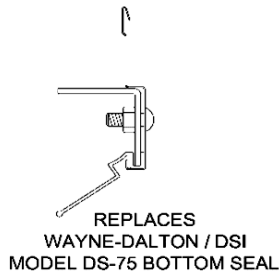

Lengths	75' per roll
Color	Gray
Package	(2) 75' rolls per box = 150' per box
Notes	5/16" T

Part	Description
SNP-001	SNAP-ON MINI WAREHOUSE BOTTOM SEAL