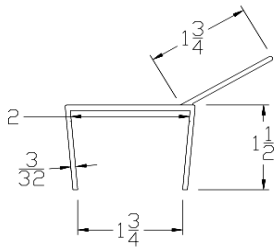

Lengths	8'2", 9'2", 10'2", 12'2", 14'2", 16'2", 18'2"
Color	Black
Package	12 pcs per box
Notes	Call about additional lengths

Part	Description
TC-200	2" TOP CAP