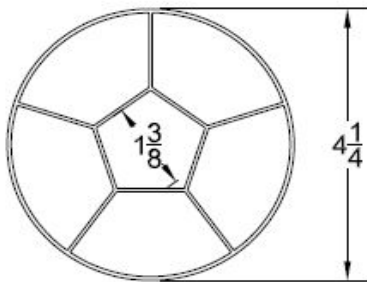

Lengths	8', 10', 12'
Color	Black
Package	Packaged-each
Notes	Fits 5-1/4" through 6" I.D. springs

Part	Description
PSF-425	PREMIUM SPRING FILLER