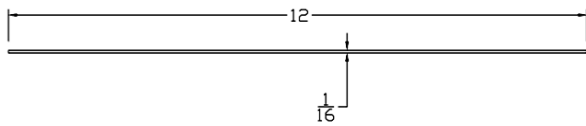

Lengths	150' per roll
Color	Black
Package	(1) roll per box
Notes	

Part	Description
HS-22S	HEADER SEAL, ROLLING STEEL