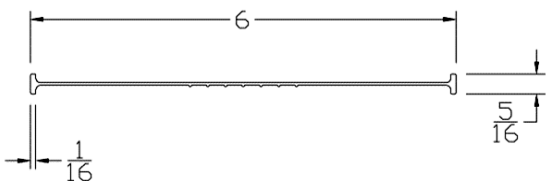

Lengths	200' per roll
Color	Black
Package	(1) roll per box
Notes	5/16" T, FLEXIBLE TO -50° F