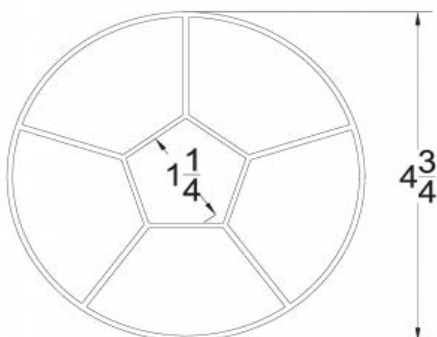

Lengths	8', 12'
Color	Black
Package	Packaged-each
Notes	Fits 5-1/4" through 6" I.D. springs

Part	Description
PSF-600	PREMIUM SPRING FILLER – SPECIAL ORDER