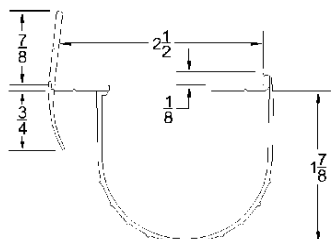

ADVANCED PLASTIC CORP. CATALOG 2020

BOTTOM SEALS

Part	Description
UNI-300OF	UNI-SIZE BOTTOM SEAL OPEN FACE

Lengths	16'2", 18'2"
Color	Black
Package	15 pcs per box
Notes	Fits 2" through 3-1/2" thick doors