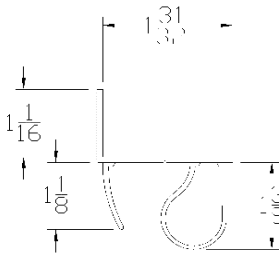

Lengths	8', 9', 10', 12', 14', 16', 18'
Color	Black
Package	6 pcs per box
Notes	Call about additional lengths 2" add-on for overlap may be available

Part	Description
CP-07OF	2" OPEN FACE LONG LEG BOTTOM SEAL