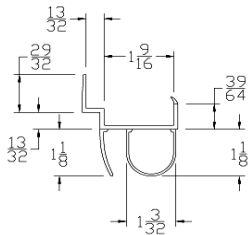

Lengths	8'2", 10'2", 16'2", 18'2"
Color	Black
Package	4 pcs per box
Notes	5/16" T slot

Part	Description
SL-08	2" SHIPLAP BOTTOM SEAL