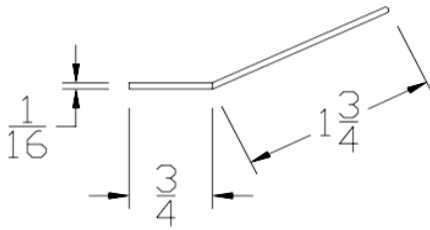

Lengths	8'2", 9'2", 10'2", 12'2", 14'2", 16'2", 18'2" or 150' per roll
Color	Black
Packages	15 pcs per box for cut lengths OR (2) 150' rolls per box = 300' per box
Notes	Top flap 2", bottom flap 1-1/2" Call about additional lengths

Part	Description
TS-15	1-3/4" TOP SEAL, SINGLE FLAP