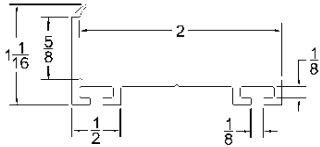

Lengths	8', 9', 16', 18'
Color	Black
Package	20 pcs per box
Notes	5/16" T-slot

Part	Description
UR-200	2" UNIVERSAL RETAINER