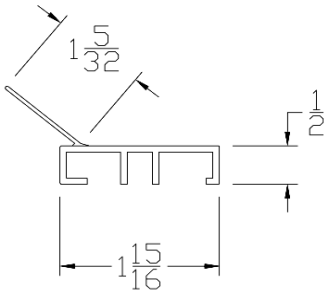

Lengths	8', 10', 14', 16', 18'
Color	White
Package	13 pcs per box
Notes	Additional colors available with minimum purchase and extended lead time

Part	Description
DS-200	2" DOOR STOP