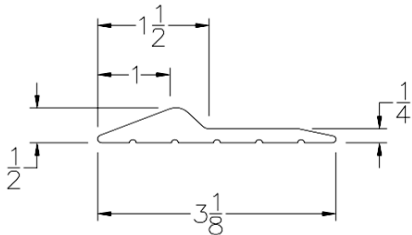

ADVANCED PLASTIC CORP. CATALOG 2020

THRESHOLD

Part	Description
TH-300K20	THRESHOLD KIT 20'