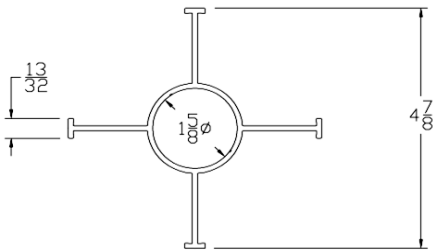

Lengths	8', 12'
Color	Black
Package	Packaged-each
Notes	Fits 5-1/4" through 6" I.D. springs

Part	Description
SF-600	SPRING FILLER