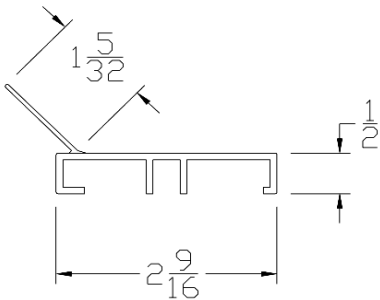

Lengths	7', 8', 9', 10', 12', 14', 16', 18'
Color	Almond, Black*, Brown, Chocolate, Desert Tan, Gray, Green, Sandstone, Terratone (Bronze), White
Package	15 pcs per box
Notes	*Black available in 7', 8', 9', 10', 14', 16' and 18' only.

Part	Description
DS-258	2-5/8" DOOR STOP