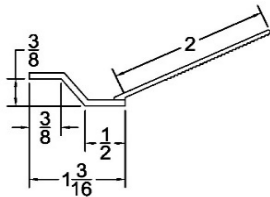

Lengths	100' per roll
Color	Black
Package	(2) 100' rolls per box = 200' per box
Notes	

Part	Description
TS-200	2" TOP SEAL, SINGLE FLAP