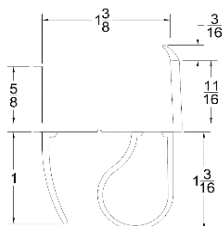

## BOTTOM SEALS

Part	Description
<b>UNI-300OF</b>	<b>UNI-SIZE BOTTOM SEAL OPEN FACE</b>

<b>Lengths</b>	16'2", 18'2"
<b>Color</b>	Black
<b>Package</b>	15 pcs per box
<b>Notes</b>	Fits 2" through 3-1/2" thick doors

Part	Description
<b>CP-05</b>	<b>1-3/8" BOTTOM SEAL</b>

<b>Lengths</b>	8', 9', 10', 12', 14', 16', 18'
<b>Color</b>	Black
<b>Package</b>	12 pcs per box
<b>Notes</b>	Call about additional lengths 2" add-on for overlap may be available

Part	Description
<b>CP-05S</b>	<b>1-5/16" BOTTOM SEAL</b>

<b>Lengths</b>	8', 9', 10', 12', 14', 16', 18'
<b>Color</b>	Black
<b>Package</b>	12 pcs per box
<b>Notes</b>	Call about additional lengths 2" add-on for overlap may be available