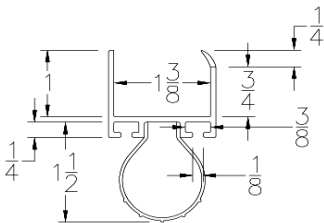

Lengths	8', 9', 10', 12', 14', 16', 18'
Color	Black
Package	4 pcs per box
Notes	Call about additional lengths 2" add-on for overlap may be available

Part	Description
AR-138	1-3/8" DOUBLE ASTRAGAL BOTTOM SEAL RETAINER