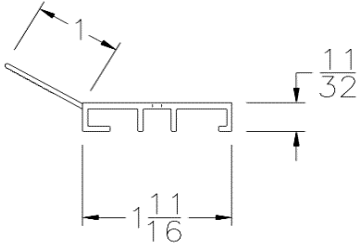

ADVANCED PLASTIC CORP. CATALOG 2020

DOOR STOP

Part	Description
DS-134	1-3/4" DOOR STOP