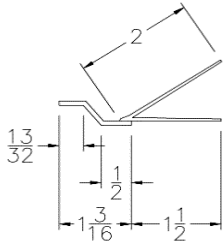

PLASTIC CORP.

CATALOG 2020

TOP SEALS -TOP CAPS

Part	Description
TS-14	TOP SEAL, DOUBLE FLAP

Lengths	8'2", 9'2", 10'2", 12'2", 14'2", 16'2", 18'2" or 150' per roll
Color	Black
Packages	15 pcs per box for cut lengths OR (2) 150' rolls per box = 300' per box
Notes	Top flap 2", bottom flap 1-1/2" Call about additional lengths

Part	Description
TS-15	1-3/4" TOP SEAL, SINGLE FLAP

Lengths	100' per roll
Color	Black
Package	(2) 100' rolls per box = 200' per box
Notes	

Part	Description
TS-200	2" TOP SEAL, SINGLE FLAP

Lengths	150' per roll
Color	Black
Package	(2) 150' rolls per box = 300' per box
Notes	

Part	Description
TS-300	3" TOP SEAL, SINGLE FLAP

Lengths	100' per roll
Color	Black
Package	(1) roll per box
Notes