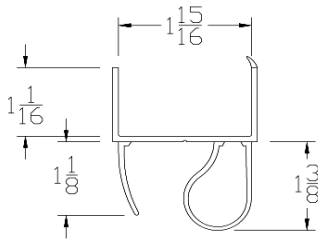

Lengths	8', 9', 10', 12', 14', 16', 18'
Color	Black
Package	12 pcs per box
Notes	Call about additional lengths 2" add-on for overlap may be available

Part	Description
CP-07	2" LONG LEG BOTTOM SEAL