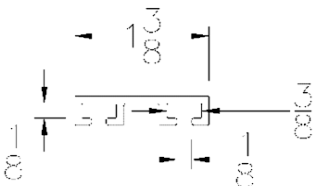

Lengths	16'2"
Color	Black
Package	15 pcs per box
Notes	5/16" T-slot

Part	Description
URF-138	1-3/8" ASTRAGAL RETAINER, FLAT