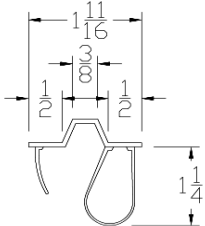

PLASTIC CORP.

CATALOG 2020

BOTTOM SEALS

Part	Description
TG-200	2" TONGUE & GROOVE BOTTOM SEAL