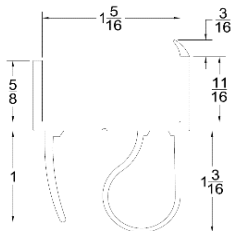

## BOTTOM SEALS

Part	Description
<b>UNI-300OF</b>	<b>UNI-SIZE BOTTOM SEAL OPEN FACE</b>

<b>Lengths</b>	16'2", 18'2"
<b>Color</b>	Black
<b>Package</b>	15 pcs per box
<b>Notes</b>	Fits 2" through 3-1/2" thick doors

Part	Description
<b>CP-05</b>	<b>1-3/8" BOTTOM SEAL</b>

<b>Lengths</b>	8', 9', 10', 12', 14', 16', 18'
<b>Color</b>	Black
<b>Package</b>	12 pcs per box
<b>Notes</b>	Call about additional lengths 2" add-on for overlap may be available

Part	Description
<b>CP-05S</b>	<b>1-5/16" BOTTOM SEAL</b>

<b>Lengths</b>	8', 9', 10', 12', 14', 16', 18'
<b>Color</b>	Black
<b>Package</b>	12 pcs per box
<b>Notes</b>	Call about additional lengths 2" add-on for overlap may be available