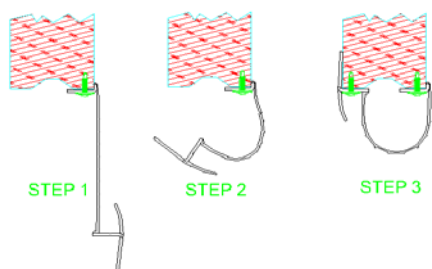

Part	Description
CP-05	1-3/8" BOTTOM SEAL