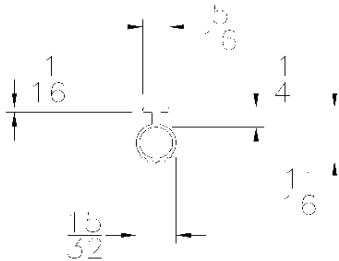

ADVANCED PLASTIC CORP. CATALOG 2020

BOTTOM SEALS

Part	Description
TB-050	1/2" T-BULB BOTTOM SEAL