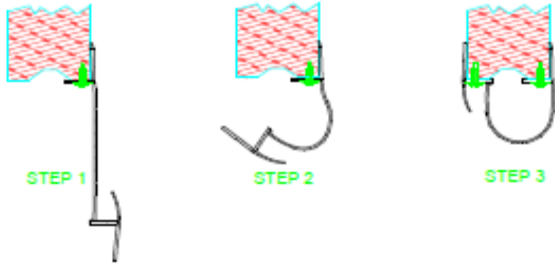

## BOTTOM SEALS

Part	Description
<b>UNI-100</b>	<b>UNI-SIZE BOTTOM SEAL</b>

<b>Lengths</b>	8'2", 9'2", 10'2", 12'2", 14'2", 16'2", 18'2"
<b>Color</b>	Black
<b>Package</b>	15 pcs per box
<b>Notes</b>	Fits 3/4" through 2" thick doors