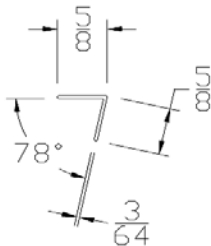

Part	Description
SF-600	SPRING FILLER

Lengths	8', 10', 12'
Color	Black
Package	1 pcs/box
Notes	

ADVANCED PLASTIC CORP.

CATALOG 2010

MISCELLANEOUS

Part	Description
BS	BACK SKIN RETAINER

Lengths	17-3/8" - 20-3/8" - 23-3/8"
Color	White
Package	250 pcs/box
Notes	

Part	Description
L-ANGLE	5/8" ANGLE

Lengths	17-3/8" - 20-3/8" - 23-3/8"
Color	White
Package	500 pcs/box
Notes	

Part	Description
TH-300	THRESHOLD

Lengths	10', 16', 18', 100'
Color	Black
Package	1 roll / box
Notes	