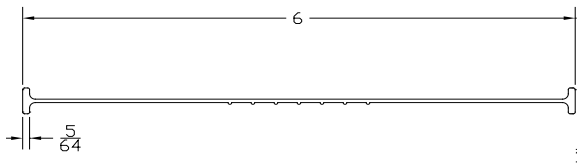

Lengths	200'
Color	Black
Package	1 roll / box
Notes	

Part	Description
1-3/8 CORE	1-3/8 ENCORE BTM SEAL