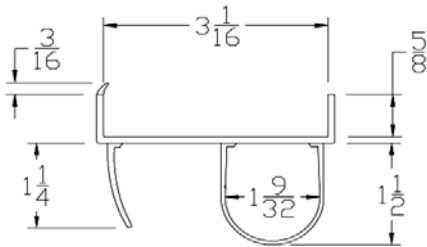

Part	Description
CP-275OF	CP-275OF BTM SEAL

Lengths	8', 9', 10', 16', 18'
Color	Black
Package	10 pcs/box
Notes	2" Add on available for overlap

ADVANCED PLASTIC CORP.

CATALOG 2010

BOTTOM SEALS

Part	Description
CP-300	3" BTM SEAL