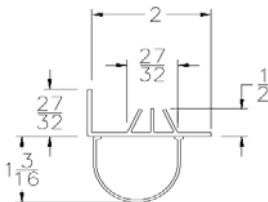

Lengths	8', 9', 10', 12', 14', 16'
Color	Black
Package	8 pcs/box
Notes	2" Add on available for overlap

Part	Description
TGOFNF	T&G OPEN FACE NO FLAP ABLE BTM SEAL