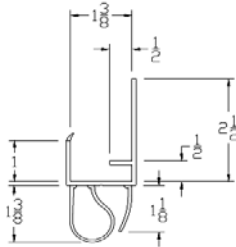

Part	Description
SL-08	2" SHIPLAP BTM SEAL

Lengths	8', 9', 10', 12', 14', 16'
Color	Black
Package	6 pcs/box
Notes	2" Add on available for overlap

CATALOG 2010

BOTTOM SEALS

Part	Description
SL-138	1-3/8" SHIPLAP BTM SEAL

Lengths	8', 9', 10', 12', 14', 16'
Color	Black
Package	8 pcs/box
Notes	2" Add on available for overlap

Part	Description
SL-134	1-3/4" SHIPLAP BTM SEAL

Lengths	8', 9', 10', 12', 14', 16'
Color	Black
Package	8 pcs/box
Notes	2" Add on available for overlap