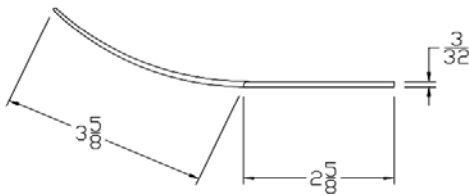

Lengths	8', 11', 13', 15'
Color	Gray
Package	6 pcs/box
Notes	

Part	Description
HS-625	ROLLING STEEL HEADER