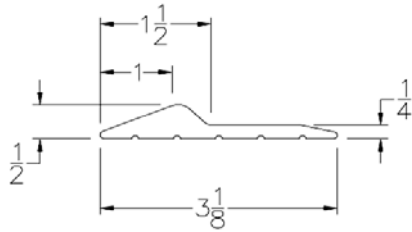

Lengths	10', 16', 18', 100'
Color	Black
Package	1 roll / box
Notes	10' (1 glue) 16' & 18' (2 glue) 100' (10 glue)

Part	Description
TH-GLUE	THRESHOLD GLUE (price per tube)

Size	3.7 OZ
Color	
Package	1 Tube
Notes