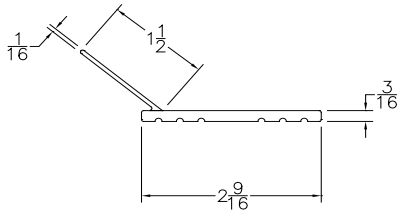

ADVANCED PLASTIC CORP.

CATALOG 2010

DOOR STOP

Part	Description
RDS-258	2-5/8" ROLL DOOR STOP

Lengths	150'
Color	Almond, Brown, Chocolate, Green, Grey, Sandstone, Terratone, White, Adobe Stone, Desert Tan
Package	1 roll/box
Notes	0

Part	Description
DS NAILS	MAZE 1-1/2" DOUBLE DIPPED GALVANIZED SMOOTH SHANK NAIL

Lengths	1-1/2"
Color	Almond, Brown, Chocolate, Green, Grey, Sandstone, Terratone, White
Package	1 lbs/box
Notes	Available 1 pound boxes

Part	Description
RDS NAILS	STAINLESS STEEL TRIM NAIL 1-1/4" SMOOTH SHANK

Lengths	1-1/4"
Color	Almond, Brown, Chocolate, Green, Grey, Sandstone, Terratone, White
Package	1 lbs/box
Notes	Available 1 pound boxes