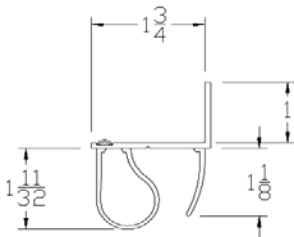

Lengths	8', 9', 10', 12', 14', 16'
Color	Black
Package	6 pcs/box
Notes	2" Add on available for overlap

Part	Description
CP-10	2" BTM SEAL

Lengths	8', 9', 10', 12', 14', 16'
Color	Black
Package	8 pcs/box
Notes	2" Add on available for overlap

Part	Description
CP-125	1-1/4" BTM SEAL

Lengths	8', 9', 10', 12', 14', 16'
Color	Black
Package	15 pcs/box
Notes	2" Add on available for overlap

Part	Description
CP-138OFB	1-3/8" OPEN FACE BUBBLE BTM SEAL

Lengths	8', 9', 10', 12', 14', 16'
Color	Black
Package	15 pcs/box
Notes	2" Add on available for overlap

CATALOG 2010

BOTTOM SEALS

Part	Description
CP-134OFB	1-3/4" OPEN FACE BUBBLE BTM SEAL

Lengths	8', 9', 10', 12', 14', 16'
Color	Black
Package	12 pcs/box
Notes	2" Add on available for overlap

Part	Description
CP-150	1-1/2" BTM SEAL

Lengths	8', 9', 10', 12', 14', 16'
Color	Black
Package	12 pcs/box
Notes	2" Add on available for overlap

Part	Description
CP-158	1-5/8" BTM SEAL

Lengths	8', 9', 10', 12', 14', 16'
Color	Black
Package	12 pcs/box
Notes	2" Add on available for overlap