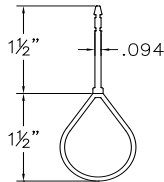

Lengths	8.5', 9.5', 10.5', 12.5', 14.5', 16.5'
Color	Gray
Package	25 pcs/box
Notes	

Part	Description
HB-8	8" HOOD BAFFLE

Lengths	150'
Color	Black
Package	1 roll/box
Notes	

Part	Description
HB-10	10" HOOD BAFFLE

Lengths	150'
Color	Black
Package	1 roll/box
Notes	

Part	Description
HB-12	12" HOOD BAFFLE

Lengths	150'
Color	Black
Package	1 roll/box
Notes	

Part	Description
HS-22S	ROLLING STEEL HEADER

Lengths	8', 11', 13', 15'
Color	Gray
Package	6 pcs/box
Notes	

CATALOG 2010

STEEL ROLLING

Part	Description
HS-625	ROLLING STEEL HEADER

Lengths	75'
Color	Gray
Package	1 roll/box
Notes	

Part	Description
RB-21F	ROLLING STEEL BTM SEAL

Lengths	75'
Color	Black, Gray
Package	2 rolls/box
Notes	

ADVANCED PLASTIC CORP.

CATALOG 2010

REVERSE JAMB ANGLE SEAL

Part	Description
FB-02	CLIP ON JAMB SEAL WITH RIB

Lengths	Special Order
Color	Black
Package	25 pcs/box
Notes	

Part	Description
JS-02	CLIP ON JAMB SEAL