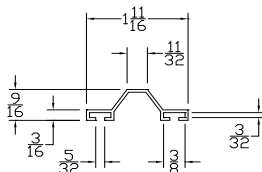

Lengths	8', 9', 10', 12', 14', 16'
Color	Black
Package	8 pcs/box
Notes	2" Add on available for overlap

Part	Description
T&G-RET	T&G RETAINER