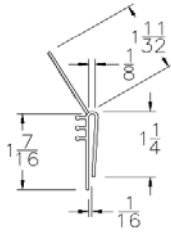

ADVANCED PLASTIC CORP.

CATALOG 2010

REVERSE JAMB ANGLE SEAL

Part	Description
FB-02	CLIP ON JAMB SEAL WITH RIB