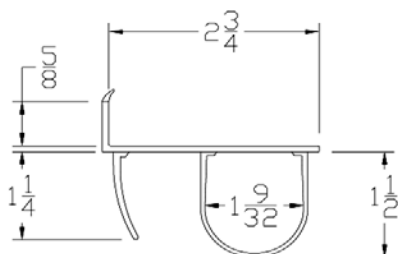

Lengths	8', 9', 10', 12', 14', 16'
Color	Black
Package	12 pcs/box
Notes	2" Add on available for overlap

Part	Description
CP-275OF	CP-275OF BTM SEAL