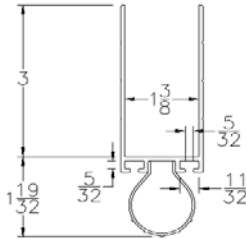

Part	Description
AR-03	3" ASTRAGAL BTM SEAL

Lengths	8', 9', 10', 12', 14'
Color	Black
Package	4 pcs/box
Notes	2" Add on available for overlap

Part	Description
AR-138	1-3/8" ASTRAGAL BTM SEAL

Lengths	8', 10', 16'
Color	Black
Package	8 pcs/box
Notes	2" Add on available for overlap

ADVANCED PLASTIC CORP.

CATALOG 2010

BOTTOM SEALS

Part	Description
AR-175	1-3/4" ASTRAGAL BTM SEAL

Lengths	8', 10', 16'
Color	Black
Package	8 pcs/box
Notes	2" Add on available for overlap

Part	Description
ARL-138	1-3/8" BTM SEAL

Lengths	8'2", 10'2", 16'2", 18'2"
Color	Black
Package	6 pcs/box
Notes	2" Add on available for overlap

Part	Description
ARL-200	2" BTM SEAL

Lengths	8'2", 10'2", 16'2", 18'2"
Color	Black
Package	4 pcs/box
Notes	2" Add on available for overlap

Part	Description
SL-08	2" SHIPLAP BTM SEAL

Lengths	8', 9', 10', 12', 14', 16'
Color	Black
Package	6 pcs/box
Notes	2" Add on available for overlap

CATALOG 2010

BOTTOM SEALS

Part	Description
SL-138	1-3/8" SHIPLAP BTM SEAL