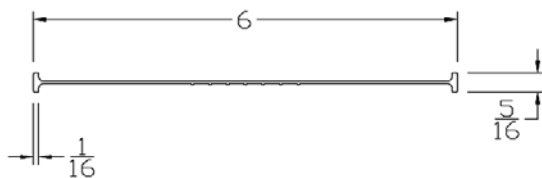

Lengths	200' / roll - 175' / roll
Color	Black
Package	1 roll / box
Notes	

Part	Description
FR-600	ASTRAGAL BTM SEAL