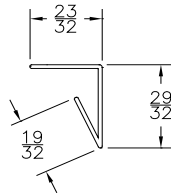

Part	Description
SF-600	SPRING FILLER

Lengths	8', 10', 12'
Color	Black
Package	1 pcs/box
Notes	

ADVANCED PLASTIC CORP.

CATALOG 2010

MISCELLANEOUS

Part	Description
BS	BACK SKIN RETAINER

Lengths	1' 5 ³ / ₈ " , 1' 8 ³ / ₈ " , 1' 11 ³ / ₈ "
Color	White
Package	250 pcs/box
Notes	

Part	Description
L-ANGLE	5/8" ANGLE

Lengths	1' 5 ³ / ₈ " , 1' 8 ³ / ₈ " , 1' 11 ³ / ₈ "
Color	White
Package	500 pcs/box
Notes	

Part	Description
TH-300	THRESHOLD

Lengths	10' , 16' , 18' , 100'
Color	Black
Package	1 roll / box
Notes	