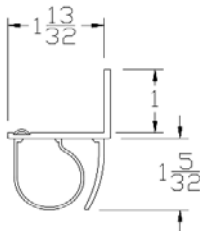

CATALOG 2010

BOTTOM SEALS

Part	Description
CP-05	1-3/8" BTM SEAL

Lengths	8', 9', 10', 12', 14', 16'
Color	Black
Package	12 pcs/box
Notes	2" Add on available for overlap

Part	Description
CP-05S	1-5/16" BTM SEAL

Part	Description
CP-07	2" LONG LEG BTM SEAL

Lengths	8', 9', 10', 12', 14', 16'
Color	Black
Package	6 pcs/box
Notes	2" Add on available for overlap

CATALOG 2010

BOTTOM SEALS

Part	Description
CP-07OF	2" OPEN FACE BTM SEAL

Lengths	8', 9', 10', 12', 14', 16'
Color	Black
Package	6 pcs/box
Notes	2" Add on available for overlap

Part	Description
CP-10	2" BTM SEAL

Lengths	8', 9', 10', 12', 14', 16'
Color	Black
Package	8 pcs/box
Notes	2" Add on available for overlap

Part	Description
CP-125	1-1/4" BTM SEAL

Lengths	8', 9', 10', 12', 14', 16'
Color	Black
Package	15 pcs/box
Notes	2" Add on available for overlap

Part	Description
CP-138OFB	1-3/8" OPEN FACE BUBBLE BTM SEAL