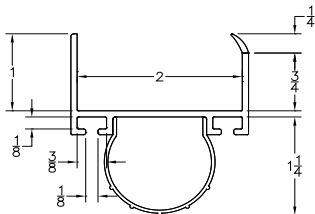

Lengths	8', 9', 10', 12', 14', 16'
Color	Black
Package	12 pcs/box
Notes	2" Add on available for overlap

ADVANCED PLASTIC CORP.

CATALOG 2010

BOTTOM SEALS

Part	Description
CP-150	1-1/2" BTM SEAL

Lengths	8', 9', 10', 12', 14', 16'
Color	Black
Package	12 pcs/box
Notes	2" Add on available for overlap

Part	Description
CP-158	1-5/8" BTM SEAL

Lengths	8', 9', 10', 12', 14', 16'
Color	Black
Package	12 pcs/box
Notes	2" Add on available for overlap

Part	Description
CP-300	3" BTM SEAL

Lengths	8', 10', 12'
Color	Black
Package	6 pcs/box
Notes	2" Add on available for overlap

Part	Description
AR-02	2" ASTRAGAL BTM SEAL

Lengths	8', 9', 10', 12', 14'
Color	Black
Package	6 pcs/box
Notes	2" Add on available for overlap

ADVANCED PLASTIC CORP.

CATALOG 2010

BOTTOM SEALS

Part	Description
AR-03	3" ASTRAGAL BTM SEAL