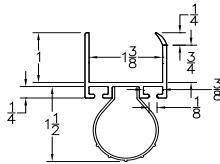

Part	Description
CP-158	1-5/8" BTM SEAL

Lengths	8', 9', 10', 12', 14', 16'
Color	Black
Package	12 pcs/box
Notes	2" Add on available for overlap

Part	Description
CP-300	3" BTM SEAL

Lengths	8', 10', 12'
Color	Black
Package	6 pcs/box
Notes	2" Add on available for overlap

Part	Description
AR-02	2" ASTRAGAL BTM SEAL

Lengths	8', 9', 10', 12', 14'
Color	Black
Package	6 pcs/box
Notes	2" Add on available for overlap

ADVANCED PLASTIC CORP.

CATALOG 2010

BOTTOM SEALS

Part	Description
AR-03	3" ASTRAGAL BTM SEAL

Lengths	8', 9', 10', 12', 14'
Color	Black
Package	4 pcs/box
Notes	2" Add on available for overlap

Part	Description
AR-138	1-3/8" ASTRAGAL BTM SEAL

Lengths	8', 10', 16'
Color	Black
Package	8 pcs/box
Notes	2" Add on available for overlap

Part	Description
AR-175	1-3/4" ASTRAGAL BTM SEAL

Lengths	8', 10', 16'
Color	Black
Package	8 pcs/box
Notes	2" Add on available for overlap

Part	Description
ARL-138	1-3/8" BTM SEAL

Lengths	8'2", 10'2", 16'2", 18'2"
Color	Black
Package	6 pcs/box
Notes	2" Add on available for overlap