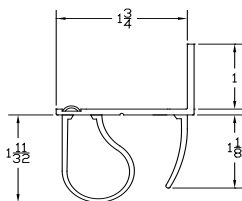

Part	Description
CP-07	2" LONG LEG BTM SEAL

Lengths	8', 9', 10', 12', 14', 16'
Color	Black
Package	6 pcs/box
Notes	2" Add on available for overlap

ADVANCED PLASTIC CORP.

CATALOG 2010

BOTTOM SEALS

Part	Description
CP-10	2" BTM SEAL

Lengths	8', 9', 10', 12', 14', 16'
Color	Black
Package	8 pcs/box
Notes	2" Add on available for overlap

Part	Description
CP-125	1-1/4" BTM SEAL

Lengths	8', 9', 10', 12', 14', 16'
Color	Black
Package	15 pcs/box
Notes	2" Add on available for overlap

Part	Description
CP-138OFB	1-3/8" OPEN FACE BUBBLE BTM SEAL

Lengths	8', 9', 10', 12', 14', 16'
Color	Black
Package	15 pcs/box
Notes	2" Add on available for overlap

Part	Description
CP-134OFB	1-3/4" OPEN FACE BUBBLE BTM SEAL

Lengths	8', 9', 10', 12', 14', 16'
Color	Black
Package	12 pcs/box
Notes	2" Add on available for overlap

ADVANCED PLASTIC CORP.

CATALOG 2010

BOTTOM SEALS

Part	Description
CP-150	1-1/2" BTM SEAL

Lengths	8', 9', 10', 12', 14', 16'
Color	Black
Package	12 pcs/box
Notes	2" Add on available for overlap