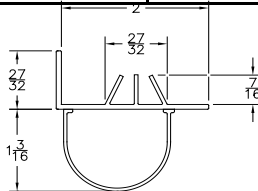

Lengths	8', 9', 10', 12', 14', 16'
Color	Black
Package	8 pcs/box
Notes	2" Add on available for overlap

Part	Description
TGOFNF	T&G OPEN FACE NO FLAP ABLE BTM SEAL