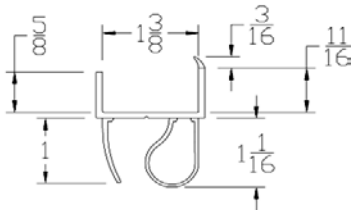

CATALOG 2010

BOTTOM SEALS

Part	Description
CP-05	1-3/8" BTM SEAL

Lengths	8', 9', 10', 12', 14', 16'
Color	Black
Package	12 pcs/box
Notes	2" Add on available for overlap

Part	Description
CP-05S	1-5/16" BTM SEAL

Lengths	8', 9', 10', 12', 14', 16'
Color	Black
Package	12 pcs/box
Notes	2" Add on available for overlap

Part	Description
CP-06	1-3/4" BTM SEAL

Lengths	8', 9', 10', 12', 14', 16'
Color	Black
Package	12 pcs/box
Notes	2" Add on available for overlap