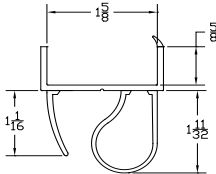

Part	Description
CP-138OFB	1-3/8" OPEN FACE BUBBLE BTM SEAL

Lengths	8', 9', 10', 12', 14', 16'
Color	Black
Package	15 pcs/box
Notes	2" Add on available for overlap

Part	Description
CP-134OFB	1-3/4" OPEN FACE BUBBLE BTM SEAL

Lengths	8', 9', 10', 12', 14', 16'
Color	Black
Package	12 pcs/box
Notes	2" Add on available for overlap

ADVANCED PLASTIC CORP.

CATALOG 2010

BOTTOM SEALS

Part	Description
CP-150	1-1/2" BTM SEAL

Lengths	8', 9', 10', 12', 14', 16'
Color	Black
Package	12 pcs/box
Notes	2" Add on available for overlap

Part	Description
CP-158	1-5/8" BTM SEAL

Lengths	8', 9', 10', 12', 14', 16'
Color	Black
Package	12 pcs/box
Notes	2" Add on available for overlap

Part	Description
CP-300	3" BTM SEAL

Lengths	8', 10', 12'
Color	Black
Package	6 pcs/box
Notes	2" Add on available for overlap