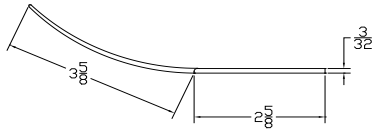

CATALOG 2010

STEEL ROLLING

Part	Description
HS-625	ROLLING STEEL HEADER

Lengths	75'
Color	Gray
Package	1 roll/box
Notes	

Part	Description
RB-21F	ROLLING STEEL BTM SEAL

Lengths	75'
Color	Black, Gray
Package	2 rolls/box
Notes