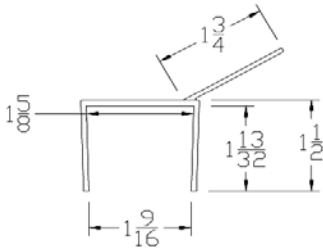

ADVANCED PLASTIC CORP.

CATALOG 2010

TOP SEALS

Part	Description
TC-138	1-3/8" TOP CAP

Lengths	8', 9', 10', 12', 14', 16'
Color	Black
Package	12 pcs/box
Notes	2" Add on available for overlap

Part	Description
TC-158	1-5/8" TOP CAP