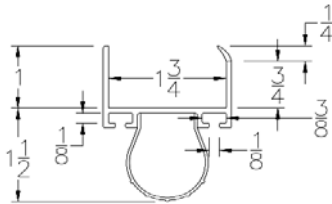

Part	Description
AR-03	3" ASTRAGAL BTM SEAL

Lengths	8', 9', 10', 12', 14'
Color	Black
Package	4 pcs/box
Notes	2" Add on available for overlap

Part	Description
AR-138	1-3/8" ASTRAGAL BTM SEAL

Lengths	8', 10', 16'
Color	Black
Package	8 pcs/box
Notes	2" Add on available for overlap

ADVANCED PLASTIC CORP.

CATALOG 2010

BOTTOM SEALS

Part	Description
AR-175	1-3/4" ASTRAGAL BTM SEAL

Lengths	8', 10', 16'
Color	Black
Package	8 pcs/box
Notes	2" Add on available for overlap

Part	Description
ARL-138	1-3/8" BTM SEAL