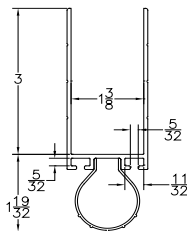

Part	Description
AR-02	2" ASTRAGAL BTM SEAL

Lengths	8', 9', 10', 12', 14'
Color	Black
Package	6 pcs/box
Notes	2" Add on available for overlap

ADVANCED PLASTIC CORP.

CATALOG 2010

BOTTOM SEALS

Part	Description
AR-03	3" ASTRAGAL BTM SEAL

Lengths	8', 9', 10', 12', 14'
Color	Black
Package	4 pcs/box
Notes	2" Add on available for overlap

Part	Description
AR-138	1-3/8" ASTRAGAL BTM SEAL

Lengths	8', 10', 16'
Color	Black
Package	8 pcs/box
Notes	2" Add on available for overlap

Part	Description
AR-175	1-3/4" ASTRAGAL BTM SEAL

Lengths	8', 10', 16'
Color	Black
Package	8 pcs/box
Notes	2" Add on available for overlap

Part	Description
ARL-138	1-3/8" BTM SEAL

Lengths	8'2", 10'2", 16'2", 18'2"
Color	Black
Package	6 pcs/box
Notes	2" Add on available for overlap

CATALOG 2010

BOTTOM SEALS

Part	Description
SL-08	2" SHIPLAP BTM SEAL

Lengths	8', 9', 10', 12', 14', 16'
Color	Black
Package	6 pcs/box
Notes	2" Add on available for overlap

Part	Description
SL-138	1-3/8" SHIPLAP BTM SEAL