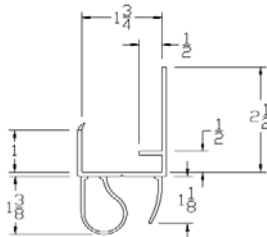

Part	Description
SL-08	2" SHIPLAP BTM SEAL

Lengths	8', 9', 10', 12', 14', 16'
Color	Black
Package	6 pcs/box
Notes	2" Add on available for overlap

CATALOG 2010

BOTTOM SEALS

Part	Description
SL-138	1-3/8" SHIPLAP BTM SEAL

Lengths	8', 9', 10', 12', 14', 16'
Color	Black
Package	8 pcs/box
Notes	2" Add on available for overlap

Part	Description
SL-134	1-3/4" SHIPLAP BTM SEAL

Lengths	8', 9', 10', 12', 14', 16'
Color	Black
Package	8 pcs/box
Notes	2" Add on available for overlap