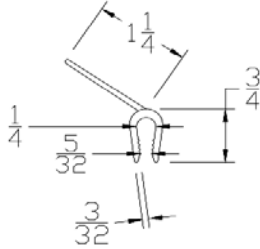

Lengths	1-1/4"
Color	Almond, Brown, Chocolate, Green, Gray, Sandstone, Terratone, White
Package	1 lbs/box
Notes	Available 1 pound boxes

CATALOG 2010

STEEL ROLLING

Part	Description
GS-20	GUIDE SEAL

Lengths	8.5', 9.5', 10.5', 12.5', 14.5', 16.5'
Color	Gray
Package	25 pcs/box
Notes	