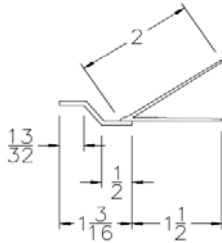

Part	Description
TC-200	2" TOP CAP

Lengths	8', 9', 10', 12', 14', 16'
Color	Black
Package	8 pcs/box
Notes	2" Add on available for overlap

ADVANCED PLASTIC CORP.

CATALOG 2010

TOP SEALS

Part	Description
TS-14	TOP SEAL DOUBLE FLAP

Lengths	8', 9', 10', 12', 14', 16', 150'
Color	Black
Package	15 pcs/box-150' 2 rolls/box
Notes	2" Add on available for overlap

Part	Description
TS-15	TOP SEAL SINGLE FLAP

Lengths	100'
Color	Black
Package	2 rolls/box
Notes	