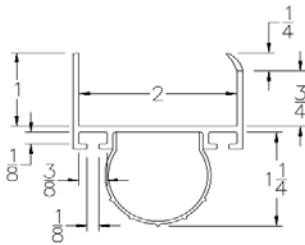

Part	Description
CP-150	1-1/2" BTM SEAL

Lengths	8', 9', 10', 12', 14', 16'
Color	Black
Package	12 pcs/box
Notes	2" Add on available for overlap

Part	Description
CP-158	1-5/8" BTM SEAL

Lengths	8', 9', 10', 12', 14', 16'
Color	Black
Package	12 pcs/box
Notes	2" Add on available for overlap

Part	Description
CP-275OF	CP-275OF BTM SEAL

Lengths	8', 9', 10', 16', 18'
Color	Black
Package	10 pcs/box
Notes	2" Add on available for overlap

ADVANCED PLASTIC CORP.

CATALOG 2010

BOTTOM SEALS

Part	Description
CP-300	3" BTM SEAL

Lengths	8', 10', 12'
Color	Black
Package	6 pcs/box
Notes	2" Add on available for overlap

Part	Description
AR-02	2" ASTRAGAL BTM SEAL

Lengths	8', 9', 10', 12', 14'
Color	Black
Package	6 pcs/box
Notes	2" Add on available for overlap

Part	Description
AR-03	3" ASTRAGAL BTM SEAL

Lengths	8', 9', 10', 12', 14'
Color	Black
Package	4 pcs/box
Notes	2" Add on available for overlap

Part	Description
AR-138	1-3/8" ASTRAGAL BTM SEAL

Lengths	8', 10', 16'
Color	Black
Package	8 pcs/box
Notes	2" Add on available for overlap