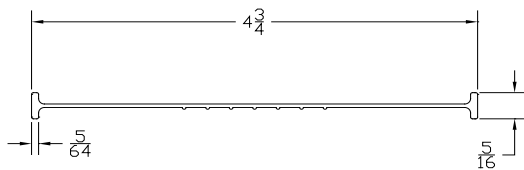

Lengths	200' / roll - 250; / roll
Color	Black
Package	200' 2 rolls/box - 250; 1 roll/box
Notes	

Part	Description
FR-475	ASTRAGAL BTM SEAL

Lengths	200' / roll - 175' / roll
Color	Black
Package	1 roll / box
Notes	

Part	Description
FR-600	ASTRAGAL BTM SEAL