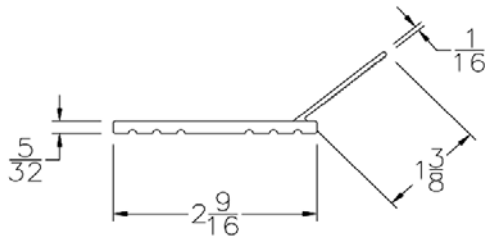

Lengths	150'
Color	Almond, Brown, Chocolate, Green, Gray, Sandstone, Terratone, White, Adobe Stone, Desert Tan
Package	1 roll/box
Notes	0

Part	Description
DS NAILS	MAZE 1-3/4" DOUBLE DIPPED GALVANIZED SMOOTH SHANK NAIL

Lengths	1-3/4"
Color	Almond, Brown, Chocolate, Green, Gray, Sandstone, Terratone, White
Package	1 lbs/box
Notes	Available 1 pound boxes

Part	Description
RDS NAILS	STAINLESS STEEL TRIM NAIL 1-1/4" SMOOTH SHANK

Lengths	1-1/4"
Color	Almond, Brown, Chocolate, Green, Gray, Sandstone, Terratone, White
Package	1 lbs/box
Notes	Available 1 pound boxes