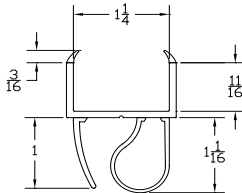

Part	Description
CP-07	2" LONG LEG BTM SEAL

Lengths	8', 9', 10', 12', 14', 16'
Color	Black
Package	6 pcs/box
Notes	2" Add on available for overlap

ADVANCED PLASTIC CORP.

CATALOG 2010

BOTTOM SEALS

Part	Description
CP-10	2" BTM SEAL

Lengths	8', 9', 10', 12', 14', 16'
Color	Black
Package	8 pcs/box
Notes	2" Add on available for overlap

Part	Description
CP-125	1-1/4" BTM SEAL

Lengths	8', 9', 10', 12', 14', 16'
Color	Black
Package	15 pcs/box
Notes	2" Add on available for overlap