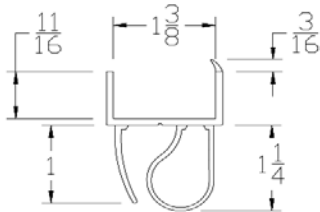

CATALOG 2010

BOTTOM SEALS

Part	Description
CP-05	1-3/8" BTM SEAL

Lengths	8', 9', 10', 12', 14', 16'
Color	Black
Package	12 pcs/box
Notes	2" Add on available for overlap

Part	Description
CP-05S	1-5/16" BTM SEAL

Lengths	8', 9', 10', 12', 14', 16'
Color	Black
Package	12 pcs/box
Notes	2" Add on available for overlap

Part	Description
CP-06	1-3/4" BTM SEAL

Lengths	8', 9', 10', 12', 14', 16'
Color	Black
Package	12 pcs/box
Notes	2" Add on available for overlap