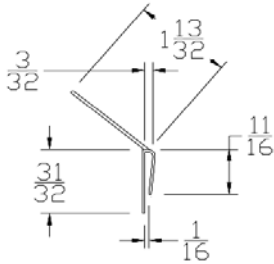

Part	Description
HS-625	ROLLING STEEL HEADER

Lengths	75'
Color	Gray
Package	1 roll/box
Notes	

Part	Description
RB-21F	ROLLING STEEL BTM SEAL BLACK, GRAY & YELLOW

Lengths	75'
Color	Black, Gray Yellow
Package	2 rolls/box
Notes	

ADVANCED PLASTIC CORP.

CATALOG 2010

REVERSE JAMB ANGLE SEAL

Part	Description
FB-02	CLIP ON JAMB SEAL WITH RIB

Lengths	Special Order
Color	Black
Package	25 pcs/box
Notes	

Part	Description
JS-02	CLIP ON JAMB SEAL