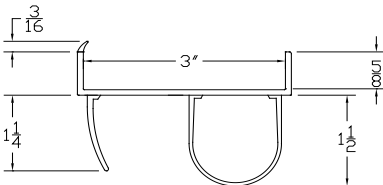

Part	Description
CP-138OFB	1-3/8" OPEN FACE BUBBLE BTM SEAL

Lengths	8', 9', 10', 12', 14', 16'
Color	Black
Package	15 pcs/box
Notes	2" Add on available for overlap

Part	Description
CP-134OFB	1-3/4" OPEN FACE BUBBLE BTM SEAL

Lengths	8', 9', 10', 12', 14', 16'
Color	Black
Package	12 pcs/box
Notes	2" Add on available for overlap

ADVANCED PLASTIC CORP.

CATALOG 2010

BOTTOM SEALS

Part	Description
CP-150	1-1/2" BTM SEAL

Lengths	8', 9', 10', 12', 14', 16'
Color	Black
Package	12 pcs/box
Notes	2" Add on available for overlap

Part	Description
CP-158	1-5/8" BTM SEAL

Lengths	8', 9', 10', 12', 14', 16'
Color	Black
Package	12 pcs/box
Notes	2" Add on available for overlap

Part	Description
CP-300	3" BTM SEAL

Lengths	8', 10', 12'
Color	Black
Package	6 pcs/box
Notes	2" Add on available for overlap