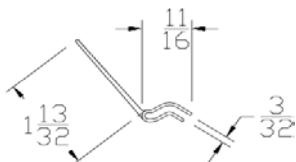

Lengths	150'
Color	Black, Brown, Sandstone, White
Package	2 rolls/box
Notes	

Part	Description
WD-02	JAMB SEAL