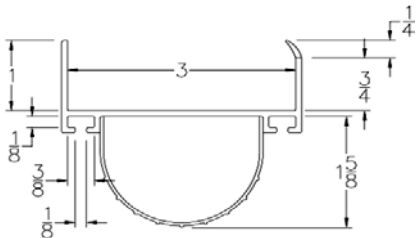

Lengths	8', 9', 10', 12', 14'
Color	Black
Package	6 pcs/box
Notes	2" Add on available for overlap

Part	Description
AR-03	3" ASTRAGAL BTM SEAL