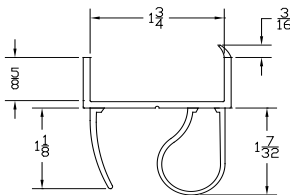

ADVANCED PLASTIC CORP.

CATALOG 2010

BOTTOM SEALS

Part	Description
CP-05	1-3/8" BTM SEAL

Lengths	8', 9', 10', 12', 14', 16'
Color	Black
Package	12 pcs/box
Notes	2" Add on available for overlap

Part	Description
CP-05S	1-5/16" BTM SEAL

Lengths	8', 9', 10', 12', 14', 16'
Color	Black
Package	12 pcs/box
Notes	2" Add on available for overlap

Part	Description
CP-06	1-3/4" BTM SEAL

Lengths	8', 9', 10', 12', 14', 16'
Color	Black
Package	12 pcs/box
Notes	2" Add on available for overlap

Part	Description
CP-07	2" LONG LEG BTM SEAL

Lengths	8', 9', 10', 12', 14', 16'
Color	Black
Package	6 pcs/box
Notes	2" Add on available for overlap

ADVANCED PLASTIC CORP.

CATALOG 2010

BOTTOM SEALS

Part	Description
CP-10	2" BTM SEAL