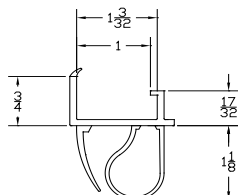

Lengths	8', 9', 12'2", 16'2", 18'
Color	Black
Package	16 pcs/box
Notes	2" Add on available for overlap