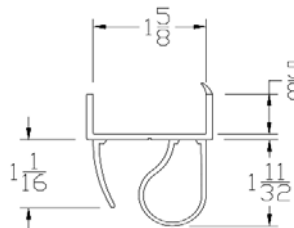

Lengths	8', 9', 10', 12', 14', 16'
Color	Black
Package	15 pcs/box
Notes	2" Add on available for overlap

CATALOG 2010

BOTTOM SEALS

Part	Description
CP-134OFB	1-3/4" OPEN FACE BUBBLE BTM SEAL

Lengths	8', 9', 10', 12', 14', 16'
Color	Black
Package	12 pcs/box
Notes	2" Add on available for overlap

Part	Description
CP-150	1-1/2" BTM SEAL

Lengths	8', 9', 10', 12', 14', 16'
Color	Black
Package	12 pcs/box
Notes	2" Add on available for overlap

Part	Description
CP-158	1-5/8" BTM SEAL

Lengths	8', 9', 10', 12', 14', 16'
Color	Black
Package	12 pcs/box
Notes	2" Add on available for overlap