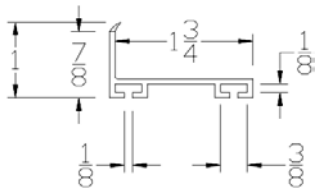

Lengths	8', 9', 16'
Color	Black
Package	25 pcs/box
Notes	2" Add on available for overlap

Part	Description
UR-175	1 3/4" UNIVERSAL RETAINER