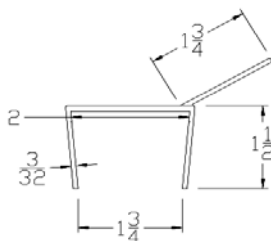

Lengths	8', 9', 10', 12', 14', 16'
Color	Black
Package	12 pcs/box
Notes	2" Add on available for overlap

Part	Description
TC-200	2" TOP CAP