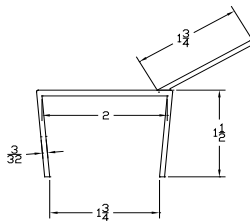

Lengths	8', 9', 10', 12', 14', 16'
Color	Black
Package	12 pcs/box
Notes	2" Add on available for overlap

Part	Description
TC-200	2" TOP CAP