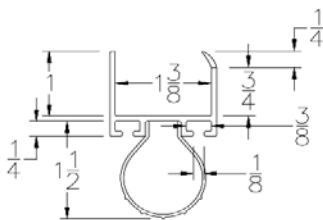

Part	Description
CP-275OF	CP-275OF BTM SEAL

Lengths	8', 9', 10', 16', 18'
Color	Black
Package	10 pcs/box
Notes	2" Add on available for overlap

ADVANCED PLASTIC CORP.

CATALOG 2010

BOTTOM SEALS

Part	Description
CP-300	3" BTM SEAL

Lengths	8', 10', 12'
Color	Black
Package	6 pcs/box
Notes	2" Add on available for overlap

Part	Description
AR-02	2" ASTRAGAL BTM SEAL

Lengths	8', 9', 10', 12', 14'
Color	Black
Package	6 pcs/box
Notes	2" Add on available for overlap

Part	Description
AR-03	3" ASTRAGAL BTM SEAL

Lengths	8', 9', 10', 12', 14'
Color	Black
Package	4 pcs/box
Notes	2" Add on available for overlap

Part	Description
AR-138	1-3/8" ASTRAGAL BTM SEAL

Lengths	8', 10', 16'
Color	Black
Package	8 pcs/box
Notes	2" Add on available for overlap