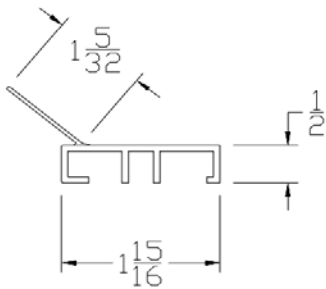

Lengths	8', 9', 10', 12', 14', 16', 18'
Color	Almond, Brown, Chocolate, Green, Gray, Sandstone, Terratone, White
Package	15 pcs/box
Notes	

Part	Description
DS-200	2" DOOR STOP