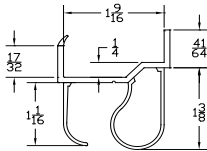

Lengths	8', 9', 10', 12', 14', 16'
Color	Black
Package	8 pcs/box
Notes	2" Add on available for overlap

Part	Description
CP-125	1-1/4" BTM SEAL

Lengths	8', 9', 10', 12', 14', 16'
Color	Black
Package	15 pcs/box
Notes	2" Add on available for overlap

Part	Description
CP-138OFB	1-3/8" OPEN FACE BUBBLE BTM SEAL

Lengths	8', 9', 10', 12', 14', 16'
Color	Black
Package	15 pcs/box
Notes	2" Add on available for overlap

Part	Description
CP-134OFB	1-3/4" OPEN FACE BUBBLE BTM SEAL

Lengths	8', 9', 10', 12', 14', 16'
Color	Black
Package	12 pcs/box
Notes	2" Add on available for overlap

ADVANCED PLASTIC CORP.

CATALOG 2010

BOTTOM SEALS

Part	Description
CP-150	1-1/2" BTM SEAL

Lengths	8', 9', 10', 12', 14', 16'
Color	Black
Package	12 pcs/box
Notes	2" Add on available for overlap

Part	Description
CP-158	1-5/8" BTM SEAL

Lengths	8', 9', 10', 12', 14', 16'
Color	Black
Package	12 pcs/box
Notes	2" Add on available for overlap

Part	Description
CP-300	3" BTM SEAL

Lengths	8', 10', 12'
Color	Black
Package	6 pcs/box
Notes	2" Add on available for overlap