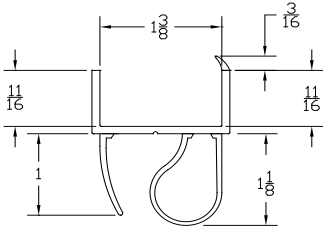

ADVANCED PLASTIC CORP.

CATALOG 2010

BOTTOM SEALS

Part	Description
CP-05	1-3/8" BTM SEAL

Lengths	8', 9', 10', 12', 14', 16'
Color	Black
Package	12 pcs/box
Notes	2" Add on available for overlap

Part	Description
CP-05S	1-5/16" BTM SEAL

Lengths	8', 9', 10', 12', 14', 16'
Color	Black
Package	12 pcs/box
Notes	2" Add on available for overlap

Part	Description
CP-06	1-3/4" BTM SEAL

Lengths	8', 9', 10', 12', 14', 16'
Color	Black
Package	12 pcs/box
Notes	2" Add on available for overlap

Part	Description
CP-07	2" LONG LEG BTM SEAL

Lengths	8', 9', 10', 12', 14', 16'
Color	Black
Package	6 pcs/box
Notes	2" Add on available for overlap

ADVANCED PLASTIC CORP.

CATALOG 2010

BOTTOM SEALS

Part	Description
CP-10	2" BTM SEAL