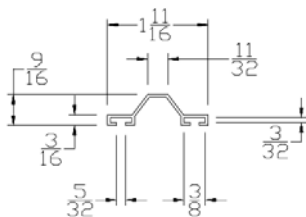

Lengths	8', 9', 10', 12', 14', 16'
Color	Black
Package	8 pcs/box
Notes	2" Add on available for overlap

Part	Description
T&G-RET	T&G RETAINER