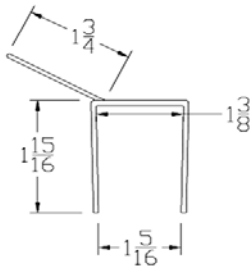

Lengths	8', 9', 16'
Color	Black
Package	25 pcs/box
Notes	2" Add on available for overlap

Part	Description
UR-175	1 3/4" UNIVERSAL RETAINER

Lengths	8', 9', 16'
Color	Black
Package	20 pcs/box
Notes	2" Add on available for overlap

ADVANCED PLASTIC CORP.

CATALOG 2010

BOTTOM SEALS

Part	Description
WDA-138	1-3/8" WOOD ASTRAGAL

Lengths	100'
Color	Black
Package	1 roll/box
Notes	

Part	Description
WDA-175	1-3/4" WOOD ASTRAGAL

Lengths	100'
Color	Black
Package	1 roll/box
Notes	

ADVANCED PLASTIC CORP.

CATALOG 2010

TOP SEALS

Part	Description
TC-138	1-3/8" TOP CAP

Lengths	8', 9', 10', 12', 14', 16'
Color	Black
Package	12 pcs/box
Notes	2" Add on available for overlap

Part	Description
TC-158	1-5/8" TOP CAP