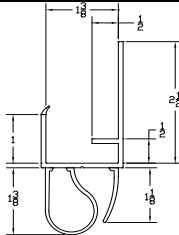

Part	Description
AR-175	1-3/4" ASTRAGAL BTM SEAL

Lengths	8', 10', 16'
Color	Black
Package	8 pcs/box
Notes	2" Add on available for overlap

Part	Description
ARL-138	1-3/8" BTM SEAL

Lengths	8'2", 10'2", 16'2", 18'2"
Color	Black
Package	6 pcs/box
Notes	2" Add on available for overlap

CATALOG 2010

BOTTOM SEALS

Part	Description
SL-08	2" SHIPLAP BTM SEAL

Lengths	8', 9', 10', 12', 14', 16'
Color	Black
Package	6 pcs/box
Notes	2" Add on available for overlap

Part	Description
SL-138	1-3/8" SHIPLAP BTM SEAL

Lengths	8', 9', 10', 12', 14', 16'
Color	Black
Package	8 pcs/box
Notes	2" Add on available for overlap

Part	Description
SL-134	1-3/4" SHIPLAP BTM SEAL

Lengths	8', 9', 10', 12', 14', 16'
Color	Black
Package	8 pcs/box
Notes	2" Add on available for overlap