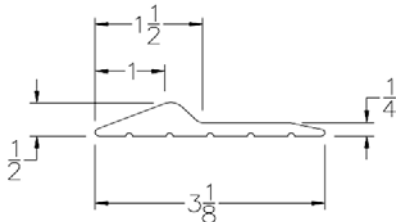

Part	Description
L-ANGLE	5/8" ANGLE

Lengths	17-3/8" - 20-3/8" - 23-3/8"
Color	White
Package	500 pcs/box
Notes	

Part	Description
TH-300	THRESHOLD

Lengths	10', 16', 18', 100'
Color	Black
Package	1 roll / box
Notes	