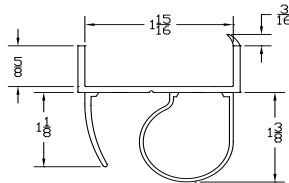

Lengths	8', 9', 10', 12', 14', 16'
Color	Black
Package	12 pcs/box
Notes	2" Add on available for overlap

Part	Description
CP-06	1-3/4" BTM SEAL

Lengths	8', 9', 10', 12', 14', 16'
Color	Black
Package	12 pcs/box
Notes	2" Add on available for overlap

Part	Description
CP-07	2" LONG LEG BTM SEAL

Lengths	8', 9', 10', 12', 14', 16'
Color	Black
Package	6 pcs/box
Notes	2" Add on available for overlap

ADVANCED PLASTIC CORP.

CATALOG 2010

BOTTOM SEALS

Part	Description
CP-10	2" BTM SEAL

Lengths	8', 9', 10', 12', 14', 16'
Color	Black
Package	8 pcs/box
Notes	2" Add on available for overlap

Part	Description
CP-125	1-1/4" BTM SEAL

Lengths	8', 9', 10', 12', 14', 16'
Color	Black
Package	15 pcs/box
Notes	2" Add on available for overlap

Part	Description
CP-138OFB	1-3/8" OPEN FACE BUBBLE BTM SEAL

Lengths	8', 9', 10', 12', 14', 16'
Color	Black
Package	15 pcs/box
Notes	2" Add on available for overlap

Part	Description
CP-134OFB	1-3/4" OPEN FACE BUBBLE BTM SEAL