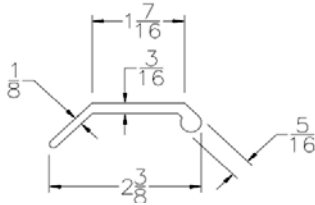

ADVANCED PLASTIC CORP.

CATALOG 2010

BOTTOM SEALS

Part	Description
WDA-138	1-3/8" WOOD ASTRAGAL

Lengths	100'
Color	Black
Package	1 roll/box
Notes	

Part	Description
WDA-175	1-3/4" WOOD ASTRAGAL

Lengths	100'
Color	Black
Package	1 roll/box
Notes	