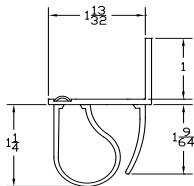

Lengths	8', 9', 10', 12', 14', 16'
Color	Black
Package	12 pcs/box
Notes	2" Add on available for overlap

Part	Description
CP-06	1-3/4" BTM SEAL

Lengths	8', 9', 10', 12', 14', 16'
Color	Black
Package	12 pcs/box
Notes	2" Add on available for overlap

Part	Description
CP-07	2" LONG LEG BTM SEAL

Lengths	8', 9', 10', 12', 14', 16'
Color	Black
Package	6 pcs/box
Notes	2" Add on available for overlap

ADVANCED PLASTIC CORP.

CATALOG 2010

BOTTOM SEALS

Part	Description
CP-10	2" BTM SEAL

Lengths	8', 9', 10', 12', 14', 16'
Color	Black
Package	8 pcs/box
Notes	2" Add on available for overlap

Part	Description
CP-125	1-1/4" BTM SEAL

Lengths	8', 9', 10', 12', 14', 16'
Color	Black
Package	15 pcs/box
Notes	2" Add on available for overlap

Part	Description
CP-138OFB	1-3/8" OPEN FACE BUBBLE BTM SEAL

Lengths	8', 9', 10', 12', 14', 16'
Color	Black
Package	15 pcs/box
Notes	2" Add on available for overlap

Part	Description
CP-134OFB	1-3/4" OPEN FACE BUBBLE BTM SEAL