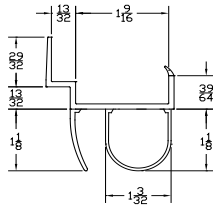

Lengths	8', 9', 10', 12', 14'
Color	Black
Package	4 pcs/box
Notes	2" Add on available for overlap

Part	Description
AR-138	1-3/8" ASTRAGAL BTM SEAL

Lengths	8', 10', 16'
Color	Black
Package	8 pcs/box
Notes	2" Add on available for overlap

Part	Description
AR-175	1-3/4" ASTRAGAL BTM SEAL

Lengths	8', 10', 16'
Color	Black
Package	8 pcs/box
Notes	2" Add on available for overlap

Part	Description
ARL-138	1-3/8" BTM SEAL

Lengths	8'2", 10'2", 16'2", 18'2"
Color	Black
Package	6 pcs/box
Notes	2" Add on available for overlap

CATALOG 2010

BOTTOM SEALS

Part	Description
SL-08	2" SHIPLAP BTM SEAL

Lengths	8', 9', 10', 12', 14', 16'
Color	Black
Package	6 pcs/box
Notes	2" Add on available for overlap

Part	Description
SL-138	1-3/8" SHIPLAP BTM SEAL

Lengths	8', 9', 10', 12', 14', 16'
Color	Black
Package	8 pcs/box
Notes	2" Add on available for overlap

Part	Description
SL-134	1-3/4" SHIPLAP BTM SEAL

Lengths	8', 9', 10', 12', 14', 16'
Color	Black
Package	8 pcs/box
Notes	2" Add on available for overlap