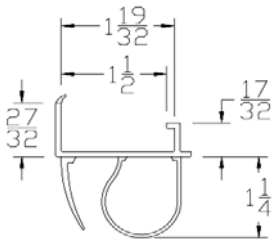

Part	Description
FR-600	ASTRAGAL BTM SEAL

Lengths	200'
Color	Black
Package	1 roll / box
Notes	

ADVANCED PLASTIC CORP.

CATALOG 2010

BOTTOM SEALS

Part	Description
1-3/8 CORE	1-3/8 ENCORE BTM SEAL

Lengths	8', 9', 12'2", 16'2", 18'
Color	Black
Package	16 pcs/box
Notes	2" Add on available for overlap

Part	Description
1-3/4 CORE	1-3/4 ENCORE BTM SEAL

Lengths	8', 9', 12'2", 16'2", 18'2"
Color	Black
Package	12 pcs/box
Notes	2" Add on available for overlap

Part	Description
UR-138	1 3/8" UNIVERSAL RETAINER