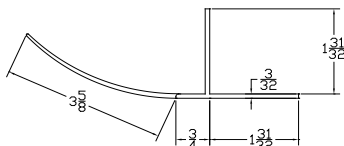

Lengths	150'
Color	Black
Package	1 roll/box
Notes	

Part	Description
HS-22S	ROLLING STEEL HEADER