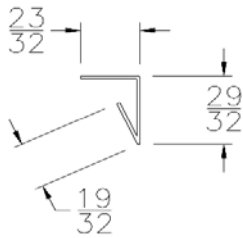

Part	Description
SF-600	SPRING FILLER

Lengths	8', 10', 12'
Color	Black
Package	1 pcs/box
Notes	

ADVANCED PLASTIC CORP.

CATALOG 2010

MISCELLANEOUS

Part	Description
BS	BACK SKIN RETAINER

Lengths	17-3/8" - 20-3/8" - 23-3/8"
Color	White
Package	250 pcs/box
Notes	

Part	Description
L-ANGLE	5/8" ANGLE

Lengths	17-3/8" - 20-3/8" - 23-3/8"
Color	White
Package	500 pcs/box
Notes	

Part	Description
TH-300	THRESHOLD

Lengths	10', 16', 18', 100'
Color	Black
Package	1 roll / box
Notes	