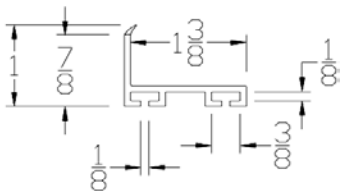

Part	Description
1-3/4 CORE	1-3/4 ENCORE BTM SEAL

Lengths	8', 9', 12'2", 16'2", 18'2"
Color	Black
Package	12 pcs/box
Notes	2" Add on available for overlap

Part	Description
UR-138	1 3/8" UNIVERSAL RETAINER