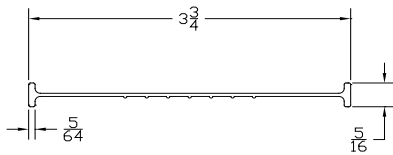

ADVANCED PLASTIC CORP.

CATALOG 2010

BOTTOM SEALS

Part	Description
TG-200	2" T&G BTM SEAL

Lengths	8', 9', 10', 12', 14', 16'
Color	Black
Package	20 pcs/box
Notes	2" Add on available for overlap

Part	Description
FR-375	ASTRAGAL BTM SEAL