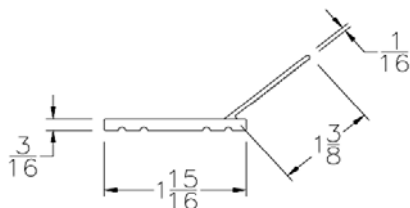

Lengths	8', 9', 10', 12', 14', 16', 18'
Color	Almond, Brown, Chocolate, Green, Gray, Sandstone, Terratone, White, Adobe Stone, Desert Tan
Package	14 pcs/box
Notes	

Part	Description
RDS-200	2" ROLL DOOR STOP