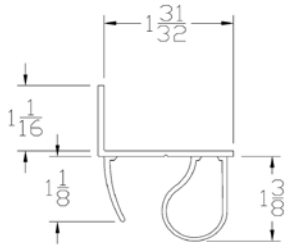

CATALOG 2010

BOTTOM SEALS

Part	Description
CP-05	1-3/8" BTM SEAL

Lengths	8', 9', 10', 12', 14', 16'
Color	Black
Package	12 pcs/box
Notes	2" Add on available for overlap

Part	Description
CP-05S	1-5/16" BTM SEAL

Lengths	8', 9', 10', 12', 14', 16'
Color	Black
Package	12 pcs/box
Notes	2" Add on available for overlap

Part	Description
CP-06	1-3/4" BTM SEAL

Lengths	8', 9', 10', 12', 14', 16'
Color	Black
Package	12 pcs/box
Notes	2" Add on available for overlap

Part	Description
CP-07	2" LONG LEG BTM SEAL

Lengths	8', 9', 10', 12', 14', 16'
Color	Black
Package	6 pcs/box
Notes	2" Add on available for overlap

CATALOG 2010

BOTTOM SEALS

Part	Description
CP-07OF	2" OPEN FACE BTM SEAL

Lengths	8', 9', 10', 12', 14', 16'
Color	Black
Package	6 pcs/box
Notes	2" Add on available for overlap

Part	Description
CP-10	2" BTM SEAL

Lengths	8', 9', 10', 12', 14', 16'
Color	Black
Package	8 pcs/box
Notes	2" Add on available for overlap