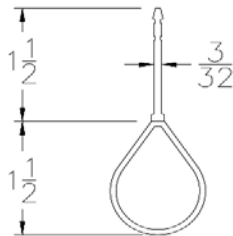

Part	Description
HB-8	8" HOOD BAFFLE

Lengths	150'
Color	Black
Package	1 roll/box
Notes	

Part	Description
HB-10	10" HOOD BAFFLE

Lengths	150'
Color	Black
Package	1 roll/box
Notes	

Part	Description
HB-12	12" HOOD BAFFLE

Lengths	150'
Color	Black
Package	1 roll/box
Notes	

ADVANCED PLASTIC CORP.

CATALOG 2010

STEEL ROLLING

Part	Description
HS-22S	ROLLING STEEL HEADER

Lengths	8', 11', 13', 15'
Color	Gray
Package	6 pcs/box
Notes	

Part	Description
HS-625	ROLLING STEEL HEADER

Lengths	75'
Color	Gray
Package	1 roll/box
Notes	

Part	Description
RB-21F	ROLLING STEEL BTM SEAL BLACK, GRAY & YELLOW

Lengths	75'
Color	Black, Gray Yellow
Package	2 rolls/box
Notes	