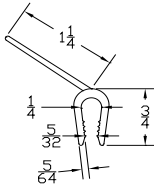

ADVANCED PLASTIC CORP.

CATALOG 2010

STEEL ROLLING

Part	Description
GS-20	GUIDE SEAL