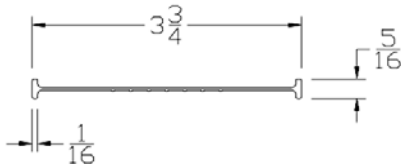

ADVANCED PLASTIC CORP.

CATALOG 2010

BOTTOM SEALS

Part	Description
TG-200	2" T&G BTM SEAL

Lengths	8', 9', 10', 12', 14', 16'
Color	Black
Package	20 pcs/box
Notes	2" Add on available for overlap

Part	Description
FR-375	ASTRAGAL BTM SEAL