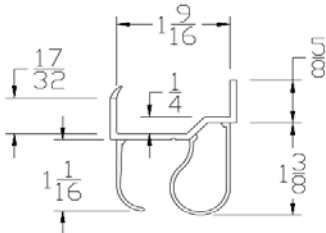

Part	Description
CP-125	1-1/4" BTM SEAL

Lengths	8', 9', 10', 12', 14', 16'
Color	Black
Package	15 pcs/box
Notes	2" Add on available for overlap

Part	Description
CP-138OFB	1-3/8" OPEN FACE BUBBLE BTM SEAL

Lengths	8', 9', 10', 12', 14', 16'
Color	Black
Package	15 pcs/box
Notes	2" Add on available for overlap

CATALOG 2010

BOTTOM SEALS

Part	Description
CP-134OFB	1-3/4" OPEN FACE BUBBLE BTM SEAL

Lengths	8', 9', 10', 12', 14', 16'
Color	Black
Package	12 pcs/box
Notes	2" Add on available for overlap

Part	Description
CP-150	1-1/2" BTM SEAL

Lengths	8', 9', 10', 12', 14', 16'
Color	Black
Package	12 pcs/box
Notes	2" Add on available for overlap

Part	Description
CP-158	1-5/8" BTM SEAL

Lengths	8', 9', 10', 12', 14', 16'
Color	Black
Package	12 pcs/box
Notes	2" Add on available for overlap