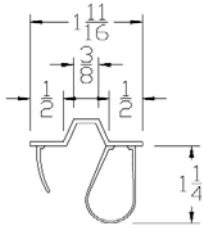

Lengths	8', 9', 10', 12', 14', 16'
Color	Black
Package	8 pcs/box
Notes	2" Add on available for overlap

Part	Description
SL-134	1-3/4" SHIPLAP BTM SEAL

Lengths	8', 9', 10', 12', 14', 16'
Color	Black
Package	8 pcs/box
Notes	2" Add on available for overlap

Part	Description
TGOFNF	T&G OPEN FACE NO FLAP ABLE BTM SEAL

Lengths	8', 9', 10', 12', 14', 16'
Color	Black
Package	8 pcs/box
Notes	2" Add on available for overlap

Part	Description
T&G-RET	T&G RETAINER

Lengths	8', 9', 16', 18'
Color	Gray
Package	50 pcs/box
Notes	2" Add on available for overlap

ADVANCED PLASTIC CORP.

CATALOG 2010

BOTTOM SEALS

Part	Description
TG-200	2" T&G BTM SEAL

Lengths	8', 9', 10', 12', 14', 16'
Color	Black
Package	20 pcs/box
Notes	2" Add on available for overlap

Part	Description
FR-375	ASTRAGAL BTM SEAL