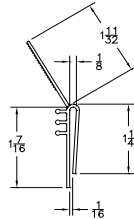

ADVANCED PLASTIC CORP.

CATALOG 2010

REVERSE JAMB ANGLE SEAL

Part	Description
FB-02	CLIP ON JAMB SEAL WITH RIB