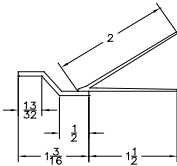

Part	Description
TC-200	2" TOP CAP

Lengths	8', 9', 10', 12', 14', 16'
Color	Black
Package	8 pcs/box
Notes	2" Add on available for overlap

ADVANCED PLASTIC CORP.

CATALOG 2010

TOP SEALS

Part	Description
TS-14	TOP SEAL DOUBLE FLAP