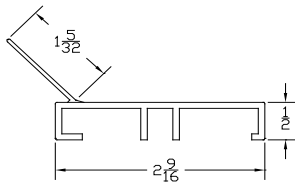

Lengths	8', 9', 10', 12', 14', 16', 18'
Color	Almond, Brown, Chocolate, Green, Grey, Sandstone, Terratone, White, Adobe Stone, Desert Tan
Package	15 pcs/box
Notes	

Part	Description
DS-258	2-5/8" DOOR STOP