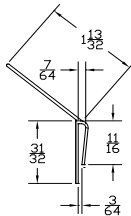

ADVANCED PLASTIC CORP.

CATALOG 2010

BOTTOM SEALS

Part	Description
CP-05	1-3/8" BTM SEAL

Lengths	8', 9', 10', 12', 14', 16'
Color	Black
Package	12 pcs/box
Notes	2" Add on available for overlap

Part	Description
CP-05S	1-5/16" BTM SEAL

CATALOG 2010

BOTTOM SEALS

Part	Description
SL-08	2" SHIPLAP BTM SEAL

Lengths	8', 9', 10', 12', 14', 16'
Color	Black
Package	6 pcs/box
Notes	2" Add on available for overlap

Part	Description
SL-138	1-3/8" SHIPLAP BTM SEAL

CATALOG 2010

STEEL ROLLING

Part	Description
HS-625	ROLLING STEEL HEADER

Lengths	75'
Color	Gray
Package	1 roll/box
Notes	

Part	Description
RB-21F	ROLLING STEEL BTM SEAL

Lengths	75'
Color	Black, Gray
Package	2 rolls/box
Notes	

ADVANCED PLASTIC CORP.

CATALOG 2010

REVERSE JAMB ANGLE SEAL

Part	Description
FB-02	CLIP ON JAMB SEAL WITH RIB

Lengths	Special Order
Color	Black
Package	25 pcs/box
Notes	

Part	Description
JS-02	CLIP ON JAMB SEAL