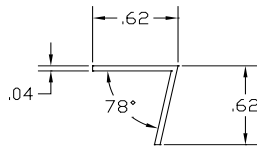

Part	Description
L-ANGLE	5/8" ANGLE

Lengths	1' 5 ³ / ₈ " , 1' 8 ³ / ₈ " , 1' 11 ³ / ₈ "
Color	White
Package	500 pcs/box
Notes	

Part	Description
TH-300	THRESHOLD

Lengths	10' , 16' , 18' , 100'
Color	Black
Package	1 roll / box
Notes	