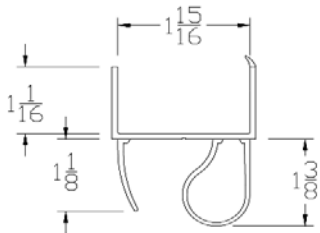

CATALOG 2010

BOTTOM SEALS

Part	Description
CP-05	1-3/8" BTM SEAL

Lengths	8', 9', 10', 12', 14', 16'
Color	Black
Package	12 pcs/box
Notes	2" Add on available for overlap

Part	Description
CP-05S	1-5/16" BTM SEAL

Lengths	8', 9', 10', 12', 14', 16'
Color	Black
Package	12 pcs/box
Notes	2" Add on available for overlap

Part	Description
CP-06	1-3/4" BTM SEAL

Lengths	8', 9', 10', 12', 14', 16'
Color	Black
Package	12 pcs/box
Notes	2" Add on available for overlap

Part	Description
CP-07	2" LONG LEG BTM SEAL

Lengths	8', 9', 10', 12', 14', 16'
Color	Black
Package	6 pcs/box
Notes	2" Add on available for overlap

CATALOG 2010

BOTTOM SEALS

Part	Description
CP-07OF	2" OPEN FACE BTM SEAL