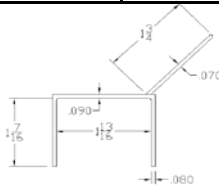

Lengths	8', 9', 10', 12', 14', 16'
Color	Black
Package	12 pcs/box
Notes	2" Add on available for overlap

Part	Description
TC-134	1-3/4" TOP CAP