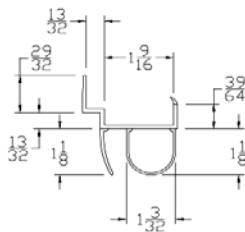

Part	Description
AR-03	3" ASTRAGAL BTM SEAL

Lengths	8', 9', 10', 12', 14'
Color	Black
Package	4 pcs/box
Notes	2" Add on available for overlap

Part	Description
AR-138	1-3/8" ASTRAGAL BTM SEAL

Lengths	8', 10', 16'
Color	Black
Package	8 pcs/box
Notes	2" Add on available for overlap

ADVANCED PLASTIC CORP.

CATALOG 2010

BOTTOM SEALS

Part	Description
AR-175	1-3/4" ASTRAGAL BTM SEAL

Lengths	8', 10', 16'
Color	Black
Package	8 pcs/box
Notes	2" Add on available for overlap

Part	Description
ARL-138	1-3/8" BTM SEAL

Lengths	8'2", 10'2", 16'2", 18'2"
Color	Black
Package	6 pcs/box
Notes	2" Add on available for overlap

Part	Description
ARL-200	2" BTM SEAL

Lengths	8'2", 10'2", 16'2", 18'2"
Color	Black
Package	4 pcs/box
Notes	2" Add on available for overlap

Part	Description
SL-08	2" SHIPLAP BTM SEAL

Lengths	8', 9', 10', 12', 14', 16'
Color	Black
Package	6 pcs/box
Notes	2" Add on available for overlap

CATALOG 2010

BOTTOM SEALS

Part	Description
SL-138	1-3/8" SHIPLAP BTM SEAL