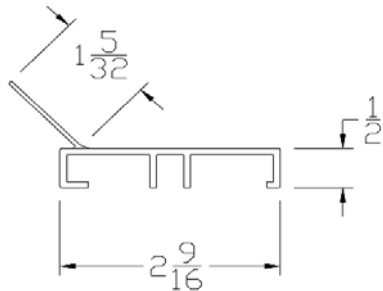

Lengths	8', 9', 10', 12', 14', 16', 18'
Color	Almond, Brown, Chocolate, Green, Gray, Sandstone, Terratone, White, Adobe Stone, Desert Tan
Package	15 pcs/box
Notes	

Part	Description
DS-258	2-5/8" DOOR STOP