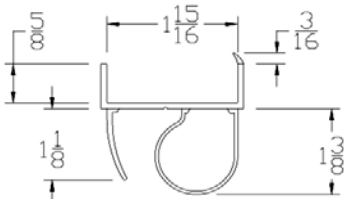

CATALOG 2010

BOTTOM SEALS

Part	Description
CP-05	1-3/8" BTM SEAL

Lengths	8', 9', 10', 12', 14', 16'
Color	Black
Package	12 pcs/box
Notes	2" Add on available for overlap

Part	Description
CP-05S	1-5/16" BTM SEAL

Lengths	8', 9', 10', 12', 14', 16'
Color	Black
Package	12 pcs/box
Notes	2" Add on available for overlap

Part	Description
CP-06	1-3/4" BTM SEAL

Lengths	8', 9', 10', 12', 14', 16'
Color	Black
Package	12 pcs/box
Notes	2" Add on available for overlap

Part	Description
CP-07	2" LONG LEG BTM SEAL

Lengths	8', 9', 10', 12', 14', 16'
Color	Black
Package	6 pcs/box
Notes	2" Add on available for overlap

CATALOG 2010

BOTTOM SEALS

Part	Description
CP-07OF	2" OPEN FACE BTM SEAL

Lengths	8', 9', 10', 12', 14', 16'
Color	Black
Package	6 pcs/box
Notes	2" Add on available for overlap

Part	Description
CP-10	2" BTM SEAL

Lengths	8', 9', 10', 12', 14', 16'
Color	Black
Package	8 pcs/box
Notes	2" Add on available for overlap