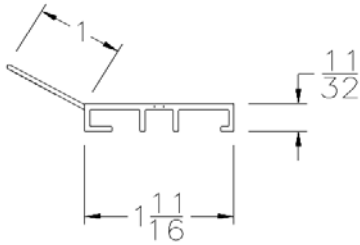

ADVANCED PLASTIC CORP.

CATALOG 2010

DOOR STOP

Part	Description
DS-134	1-3/4" DOOR STOP