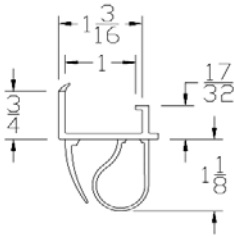

CATALOG 2010

BOTTOM SEALS

Part	Description
CP-05	1-3/8" BTM SEAL

Lengths	8', 9', 10', 12', 14', 16'
Color	Black
Package	12 pcs/box
Notes	2" Add on available for overlap

Part	Description
CP-05S	1-5/16" BTM SEAL

Part	Description
FR-600	ASTRAGAL BTM SEAL

Lengths	200'
Color	Black
Package	1 roll / box
Notes	

ADVANCED PLASTIC CORP.

CATALOG 2010

BOTTOM SEALS

Part	Description
1-3/8 CORE	1-3/8 ENCORE BTM SEAL

Lengths	8', 9', 12'2", 16'2", 18'
Color	Black
Package	16 pcs/box
Notes	2" Add on available for overlap

Part	Description
1-3/4 CORE	1-3/4 ENCORE BTM SEAL

Lengths	8', 9', 12'2", 16'2", 18'2"
Color	Black
Package	12 pcs/box
Notes	2" Add on available for overlap

Part	Description
UR-138	1 3/8" UNIVERSAL RETAINER