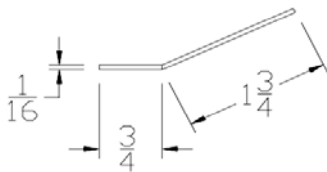

Lengths	8', 9', 10', 12', 14', 16', 150'
Color	Black
Package	15 pcs/box-150' 2 rolls/box
Notes	2" Add on available for overlap

Part	Description
TS-15	TOP SEAL SINGLE FLAP