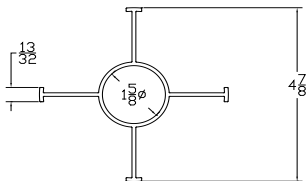

Lengths	8', 12'
Color	Black
Package	1 pcs/box
Notes	

Part	Description
SF-600	SPRING FILLER