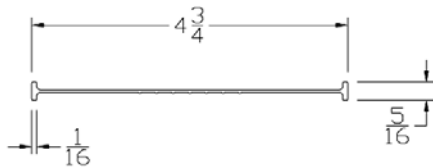

Lengths	200' / roll - 250; / roll
Color	Black
Package	200' 2 rolls/box - 250; 1 roll/box
Notes	

Part	Description
FR-475	ASTRAGAL BTM SEAL