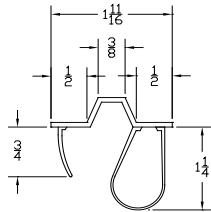

ADVANCED PLASTIC CORP.

CATALOG 2010

BOTTOM SEALS

Part	Description
TG-200	2" T&G BTM SEAL