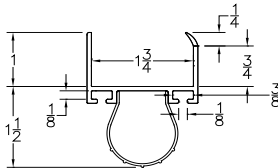

Part	Description
CP-158	1-5/8" BTM SEAL

Lengths	8', 9', 10', 12', 14', 16'
Color	Black
Package	12 pcs/box
Notes	2" Add on available for overlap

Part	Description
CP-300	3" BTM SEAL

Lengths	8', 10', 12'
Color	Black
Package	6 pcs/box
Notes	2" Add on available for overlap

Part	Description
AR-02	2" ASTRAGAL BTM SEAL

Lengths	8', 9', 10', 12', 14'
Color	Black
Package	6 pcs/box
Notes	2" Add on available for overlap

ADVANCED PLASTIC CORP.

CATALOG 2010

BOTTOM SEALS

Part	Description
AR-03	3" ASTRAGAL BTM SEAL

Lengths	8', 9', 10', 12', 14'
Color	Black
Package	4 pcs/box
Notes	2" Add on available for overlap

Part	Description
AR-138	1-3/8" ASTRAGAL BTM SEAL

Lengths	8', 10', 16'
Color	Black
Package	8 pcs/box
Notes	2" Add on available for overlap

Part	Description
AR-175	1-3/4" ASTRAGAL BTM SEAL

Lengths	8', 10', 16'
Color	Black
Package	8 pcs/box
Notes	2" Add on available for overlap

Part	Description
ARL-138	1-3/8" BTM SEAL

Lengths	8'2", 10'2", 16'2", 18'2"
Color	Black
Package	6 pcs/box
Notes	2" Add on available for overlap