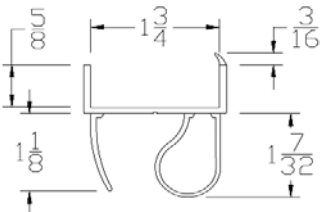

CATALOG 2010

BOTTOM SEALS

Part	Description
CP-05	1-3/8" BTM SEAL

Lengths	8', 9', 10', 12', 14', 16'
Color	Black
Package	12 pcs/box
Notes	2" Add on available for overlap

Part	Description
CP-05S	1-5/16" BTM SEAL

Lengths	8', 9', 10', 12', 14', 16'
Color	Black
Package	12 pcs/box
Notes	2" Add on available for overlap

Part	Description
CP-06	1-3/4" BTM SEAL

Lengths	8', 9', 10', 12', 14', 16'
Color	Black
Package	12 pcs/box
Notes	2" Add on available for overlap