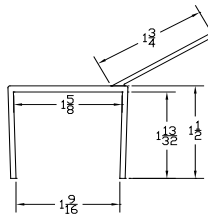

ADVANCED PLASTIC CORP.

CATALOG 2010

TOP SEALS

Part	Description
TC-138	1-3/8" TOP CAP

Lengths	8', 9', 10', 12', 14', 16'
Color	Black
Package	12 pcs/box
Notes	2" Add on available for overlap

Part	Description
TC-158	1-5/8" TOP CAP

Lengths	8', 9', 10', 12', 14', 16'
Color	Black
Package	12 pcs/box
Notes	2" Add on available for overlap

Part	Description
TC-134	1-3/4" TOP CAP

Lengths	8', 9', 10', 12', 14', 16'
Color	Black
Package	12 pcs/box
Notes	2" Add on available for overlap