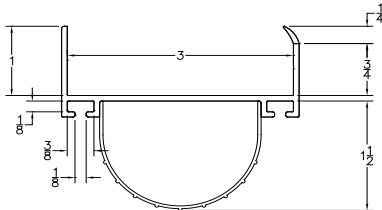

Part	Description
CP-158	1-5/8" BTM SEAL

Lengths	8', 9', 10', 12', 14', 16'
Color	Black
Package	12 pcs/box
Notes	2" Add on available for overlap

Part	Description
CP-300	3" BTM SEAL

Lengths	8', 10', 12'
Color	Black
Package	6 pcs/box
Notes	2" Add on available for overlap

Part	Description
AR-02	2" ASTRAGAL BTM SEAL

Lengths	8', 9', 10', 12', 14'
Color	Black
Package	6 pcs/box
Notes	2" Add on available for overlap

ADVANCED PLASTIC CORP.

CATALOG 2010

BOTTOM SEALS

Part	Description
AR-03	3" ASTRAGAL BTM SEAL

Lengths	8', 9', 10', 12', 14'
Color	Black
Package	4 pcs/box
Notes	2" Add on available for overlap

Part	Description
AR-138	1-3/8" ASTRAGAL BTM SEAL

Lengths	8', 10', 16'
Color	Black
Package	8 pcs/box
Notes	2" Add on available for overlap

Part	Description
AR-175	1-3/4" ASTRAGAL BTM SEAL

Lengths	8', 10', 16'
Color	Black
Package	8 pcs/box
Notes	2" Add on available for overlap

Part	Description
ARL-138	1-3/8" BTM SEAL

Lengths	8'2", 10'2", 16'2", 18'2"
Color	Black
Package	6 pcs/box
Notes	2" Add on available for overlap