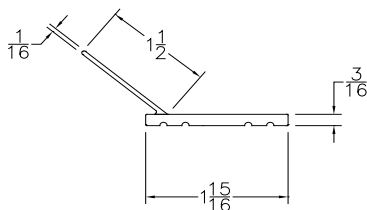

Lengths	8', 9', 10', 12', 14', 16', 18'
Color	Almond, Brown, Chocolate, Green, Grey, Sandstone, Terratone, White, Adobe Stone, Desert Tan
Package	14 pcs/box
Notes	

Part	Description
RDS-200	2" ROLL DOOR STOP