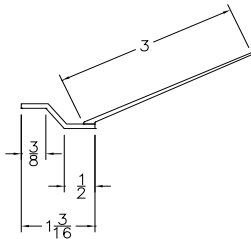

Lengths	100'
Color	Black
Package	2 rolls/box
Notes	

Part	Description
TS-300	TOP SEAL