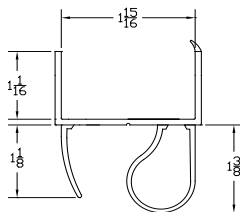

ADVANCED PLASTIC CORP.

CATALOG 2010

BOTTOM SEALS

Part	Description
CP-05	1-3/8" BTM SEAL

Lengths	8', 9', 10', 12', 14', 16'
Color	Black
Package	12 pcs/box
Notes	2" Add on available for overlap

Part	Description
CP-05S	1-5/16" BTM SEAL

Lengths	8', 9', 10', 12', 14', 16'
Color	Black
Package	12 pcs/box
Notes	2" Add on available for overlap

Part	Description
CP-06	1-3/4" BTM SEAL

Lengths	8', 9', 10', 12', 14', 16'
Color	Black
Package	12 pcs/box
Notes	2" Add on available for overlap

Part	Description
CP-07	2" LONG LEG BTM SEAL

Lengths	8', 9', 10', 12', 14', 16'
Color	Black
Package	6 pcs/box
Notes	2" Add on available for overlap

ADVANCED PLASTIC CORP.

CATALOG 2010

BOTTOM SEALS

Part	Description
CP-10	2" BTM SEAL