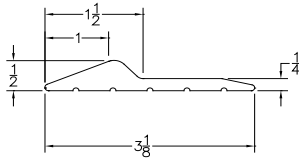

Part	Description
L-ANGLE	5/8" ANGLE

Lengths	1' 5 ³ / ₈ " , 1' 8 ³ / ₈ " , 1' 11 ³ / ₈ "
Color	White
Package	500 pcs/box
Notes	

Part	Description
TH-300	THRESHOLD

Lengths	10' , 16' , 18' , 100'
Color	Black
Package	1 roll / box
Notes	