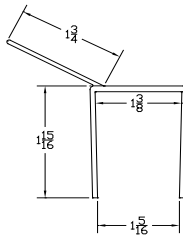

Part	Description
FR-600	ASTRAGAL BTM SEAL

Lengths	200'
Color	Black
Package	1 roll / box
Notes	

Part	Description
1-3/8 CORE	1-3/8 ENCORE BTM SEAL

Lengths	8', 9', 12'2", 16'2", 18'
Color	Black
Package	16 pcs/box
Notes	2" Add on available for overlap

ADVANCED PLASTIC CORP.

CATALOG 2010

TOP SEALS

Part	Description
TC-138	1-3/8" TOP CAP

Lengths	8', 9', 10', 12', 14', 16'
Color	Black
Package	12 pcs/box
Notes	2" Add on available for overlap

Part	Description
TC-158	1-5/8" TOP CAP