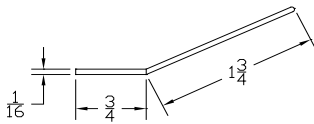

Lengths	8', 9', 10', 12', 14', 16', 150'
Color	Black
Package	15 pcs/box-150' 2 rolls/box
Notes	2" Add on available for overlap

Part	Description
TS-15	TOP SEAL SINGLE FLAP