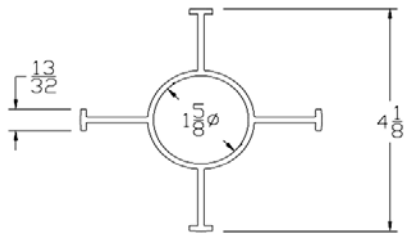

ADVANCED PLASTIC CORP.

CATALOG 2010

SPRING FILLER

Part	Description
SF-425	SPRING FILLER