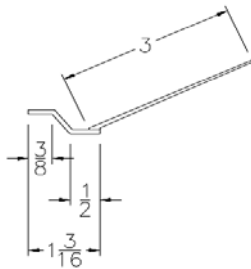

Lengths	100'
Color	Black
Package	2 rolls/box
Notes	

Part	Description
TS-300	TOP SEAL