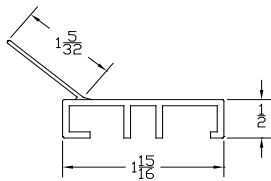

Lengths	8', 9', 10', 12', 14', 16', 18'
Color	Almond, Brown, Chocolate, Green, Grey, Sandstone, Terratone, White
Package	15 pcs/box
Notes	

Part	Description
DS-200	2" DOOR STOP