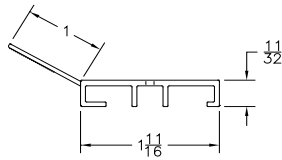

ADVANCED PLASTIC CORP.

CATALOG 2010

DOOR STOP

Part	Description
DS-134	1-3/4" DOOR STOP