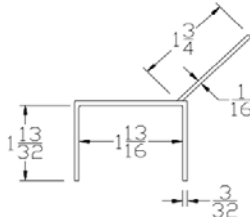

Lengths	8', 9', 10', 12', 14', 16'
Color	Black
Package	12 pcs/box
Notes	2" Add on available for overlap

Part	Description
TC-134	1-3/4" TOP CAP