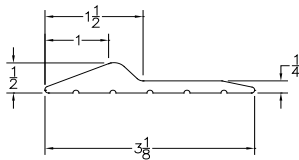

ADVANCED PLASTIC CORP.

CATALOG 2010

MISCELLANEOUS

Part	Description
TH-300 KIT	THRESHOLD

Lengths	10', 16', 18', 100'
Color	Black
Package	1 roll / box
Notes	10' (1 glue) 16' & 18' (2 glue) 100' (10 glue)

Part	Description
TH-GLUE	THRESHOLD GLUE (price per tube)

Size	3.7 OZ
Color	
Package	1 Tube
Notes