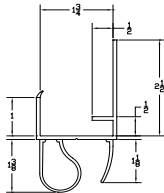

CATALOG 2010

BOTTOM SEALS

Part	Description
SL-08	2" SHIPLAP BTM SEAL

Lengths	8', 9', 10', 12', 14', 16'
Color	Black
Package	6 pcs/box
Notes	2" Add on available for overlap

Part	Description
SL-138	1-3/8" SHIPLAP BTM SEAL

Lengths	8', 9', 10', 12', 14', 16'
Color	Black
Package	8 pcs/box
Notes	2" Add on available for overlap

Part	Description
SL-134	1-3/4" SHIPLAP BTM SEAL

Lengths	8', 9', 10', 12', 14', 16'
Color	Black
Package	8 pcs/box
Notes	2" Add on available for overlap