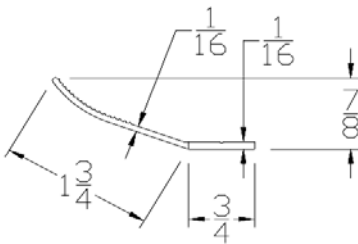

Lengths	100'
Color	Black, Brown, Gray, White
Package	2 rolls/box
Notes	

Part	Description
RS-175	1 3/4" REVERSE JAMB SEAL