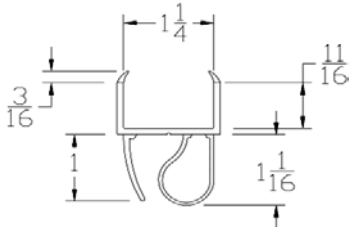

Lengths	8', 9', 10', 12', 14', 16'
Color	Black
Package	8 pcs/box
Notes	2" Add on available for overlap

Part	Description
CP-125	1-1/4" BTM SEAL