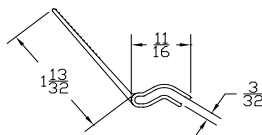

Lengths	150'
Color	Black, Brown, Sandstone, White
Package	2 rolls/box
Notes	

Part	Description
WD-02	JAMB SEAL