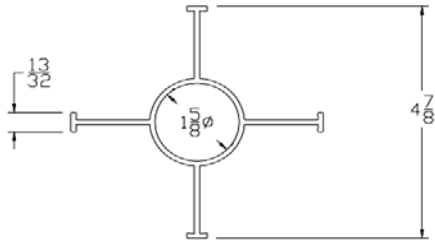

Lengths	8', 12'
Color	Black
Package	1 pcs/box
Notes	

Part	Description
SF-600	SPRING FILLER