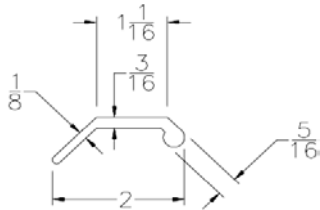

ADVANCED PLASTIC CORP.

CATALOG 2010

BOTTOM SEALS

Part	Description
WDA-138	1-3/8" WOOD ASTRAGAL