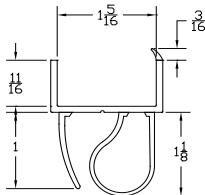

ADVANCED PLASTIC CORP.

CATALOG 2010

BOTTOM SEALS

Part	Description
CP-05	1-3/8" BTM SEAL

Lengths	8', 9', 10', 12', 14', 16'
Color	Black
Package	12 pcs/box
Notes	2" Add on available for overlap

Part	Description
CP-05S	1-5/16" BTM SEAL

Lengths	8', 9', 10', 12', 14', 16'
Color	Black
Package	12 pcs/box
Notes	2" Add on available for overlap

Part	Description
CP-06	1-3/4" BTM SEAL

Lengths	8', 9', 10', 12', 14', 16'
Color	Black
Package	12 pcs/box
Notes	2" Add on available for overlap

Part	Description
CP-07	2" LONG LEG BTM SEAL

Lengths	8', 9', 10', 12', 14', 16'
Color	Black
Package	6 pcs/box
Notes	2" Add on available for overlap

ADVANCED PLASTIC CORP.

CATALOG 2010

BOTTOM SEALS

Part	Description
CP-10	2" BTM SEAL