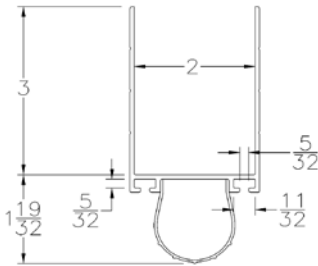

Part	Description
AR-03	3" ASTRAGAL BTM SEAL

Lengths	8', 9', 10', 12', 14'
Color	Black
Package	4 pcs/box
Notes	2" Add on available for overlap

Part	Description
AR-138	1-3/8" ASTRAGAL BTM SEAL

Lengths	8', 10', 16'
Color	Black
Package	8 pcs/box
Notes	2" Add on available for overlap

ADVANCED PLASTIC CORP.

CATALOG 2010

BOTTOM SEALS

Part	Description
AR-175	1-3/4" ASTRAGAL BTM SEAL

Lengths	8', 10', 16'
Color	Black
Package	8 pcs/box
Notes	2" Add on available for overlap

Part	Description
ARL-138	1-3/8" BTM SEAL

Lengths	8'2", 10'2", 16'2", 18'2"
Color	Black
Package	6 pcs/box
Notes	2" Add on available for overlap

Part	Description
ARL-200	2" BTM SEAL

Lengths	8'2", 10'2", 16'2", 18'2"
Color	Black
Package	4 pcs/box
Notes	2" Add on available for overlap

Part	Description
SL-08	2" SHIPLAP BTM SEAL

Lengths	8', 9', 10', 12', 14', 16'
Color	Black
Package	6 pcs/box
Notes	2" Add on available for overlap

CATALOG 2010

BOTTOM SEALS

Part	Description
SL-138	1-3/8" SHIPLAP BTM SEAL